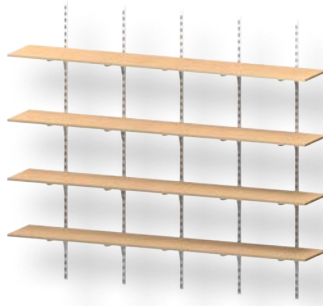

WS3445P W: 79" - 96"
D: 12" - 24"

- 4 - 3/4" Plastic Laminate Shelves
- 5 - 72" Heavy Duty Standards
- 20 - Heavy Duty Brackets

WS3452P W: 18" - 30"
D: 12" - 24"

- 5 - 3/4" Plastic Laminate Shelves
- 2 - 84" Heavy Duty Standards
- 10 - Heavy Duty Brackets