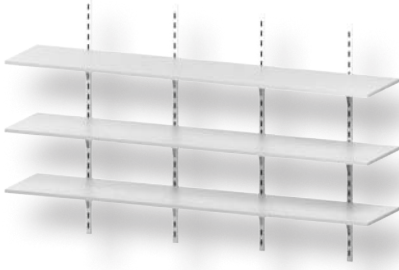

WALL CABINETS

WS3434M W: 55" - 78"
D: 12" - 24"

- 3 - 3/4" White Melamine Shelves
- 4 - 72" Heavy Duty Standards
- 12 - Heavy Duty Brackets