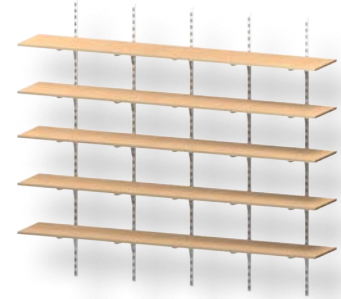

WS3455P W: 79" - 96"
D: 12" - 24"

- 5 - 3/4" Plastic Laminate Shelves
- 5 - 84" Heavy Duty Standards
- 25 - Heavy Duty Brackets