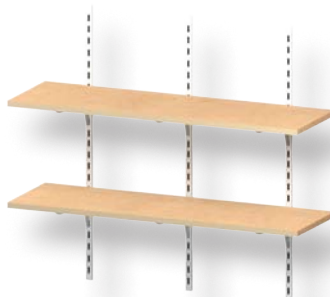

WS0123P W: 31" - 54"
D: 12" - 24"

- 2 - 1" Plastic Laminate Shelves
- 3 - 48" Heavy Duty Standards
- 6 - Heavy Duty Brackets