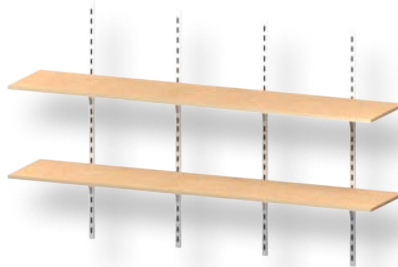

WS3424P W: 55" - 78"
D: 12" - 24"

- 2 - 3/4" Plastic Laminate Shelves
- 4 - 48" Heavy Duty Standards
- 8 - Heavy Duty Brackets