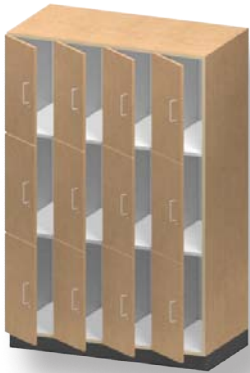

K90340 W: 48"
H: 60" - 84"
D: 12" - 24"

- 12 - Doors w/Lock
- 2 - Horizontal Divider
- Slope Top Available
  - Model #K93340

K90410 W: 12"
H: 60" - 84"
D: 12" - 24"

- 4 - Doors w/Lock
- 3 - Horizontal Divider
- Slope Top Available
  - Model #K93410