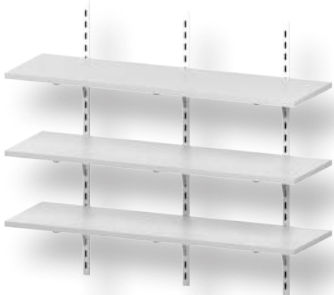

W: 18" - 30"  
**WS0122M** D: 12" - 24"

- 2 - 1" White Melamine Shelves
- 2 - 48" Heavy Duty Standards
- 4 - Heavy Duty Brackets

W: 31" - 54"  
**WS0123M** D: 12" - 24"

- 2 - 1" White Melamine Shelves
- 3 - 48" Heavy Duty Standards
- 6 - heavy duty Brackets

# WALL CABINETS

**WS0124M** W: 55" - 78"  
D: 12" - 24"

- 2 - 1" White Melamine Shelves
- 4 - 48" Heavy Duty Standards
- 8 - Heavy Duty Brackets

**WS0125M** W: 79" - 96"  
D: 12" - 24"

- 2 - 1" White Melamine Shelves
- 5 - 48" Heavy Duty Standards
- 10 - Heavy Duty Brackets

**WS0132M** W: 18" - 30"  
D: 12" - 24"

- 3 - 1" White Melamine Shelves
- 2 - 48" Heavy Duty Standards
- 6 - Heavy Duty Brackets

**WS0133M** W: 31" - 54"  
D: 12" - 24"

- 3 - 1" White Melamine Shelves
- 3 - 48" Heavy Duty Standards
- 9 - Heavy Duty Brackets