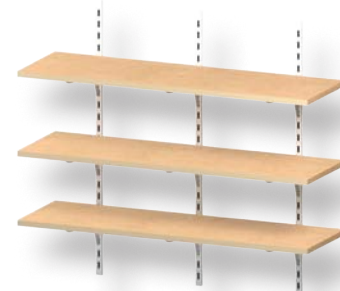

WS0133P W: 31" - 54"
D: 12" - 24"

- 3 - 1" Plastic Laminate Shelves
- 3 - 48" Heavy Duty Standards
- 9 - Heavy Duty Brackets