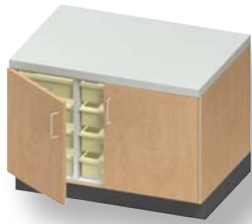

B14234 W: 36"
H: 25" - 29"
D: 21" - 23"

- 2 - Doors
- 12 - 10.5" x 19" Tote Trays
- Not Available with 165° Concealed Hinges