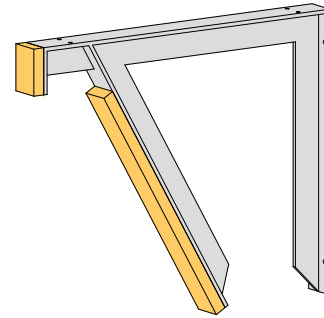

## ADA Vanity Bracket

- Welded 1/4" Aluminum Construction
- 3/4" Pine Strips for Panel Mounting
- 450 lb Weight Capacity