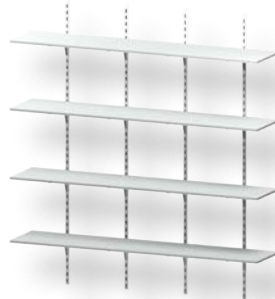

WS3444M W: 55" - 78"
D: 12" - 24"

- 4 - 3/4" White Melamine Shelves
- 4 - 72" Heavy Duty Standards
- 16 - Heavy Duty Brackets