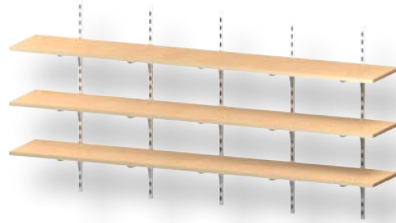

WS0135P W: 79" - 96"
D: 12" - 24"

- 3 - 1" Plastic Laminate Shelves
- 5 - 48" Heavy Duty Standards
- 15 - Heavy Duty Brackets