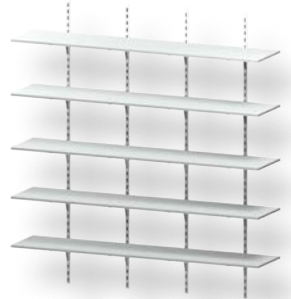

# WALL CABINETS

W: 18" - 30"  
**WS3452M** D: 12" - 24"

- 5 - 3/4" White Melamine Shelves
- 2 - 84" Heavy Duty Standards
- 10 - Heavy Duty Brackets

W: 31" - 54"  
**WS3453M** D: 12" - 24"

- 5 - 3/4" White Melamine Shelves
- 3 - 84" Heavy Duty Standards
- 15 - Heavy Duty Brackets