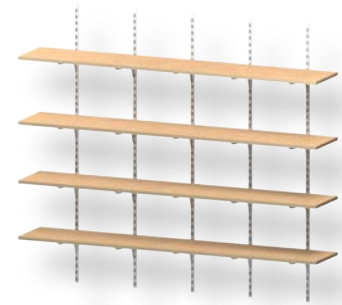

WS0145P W: 79" - 96"
D: 12" - 24"

- 4 - 1" Plastic Laminate Shelves
- 5 - 72" Heavy Duty Standards
- 20 - Heavy Duty Brackets