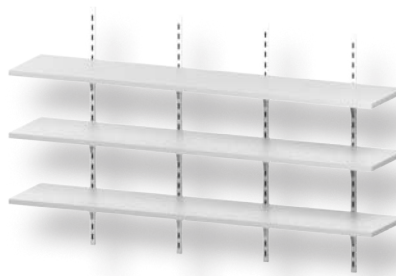

WS0134M W: 55" - 78"
D: 12" - 24"

- 3 - 1" White Melamine Shelves
- 4 - 48" Heavy Duty Standards
- 12 - Heavy Duty Brackets