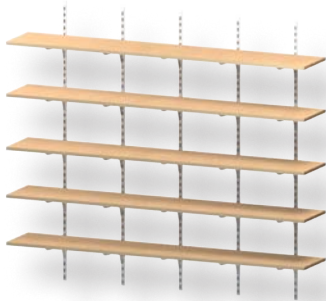

WS0155P W: 79" - 96"
D: 12" - 24"

- 5 - 1" Plastic Laminate Shelves
- 5 - 84" Heavy Duty Standards
- 25 - Heavy Duty Brackets