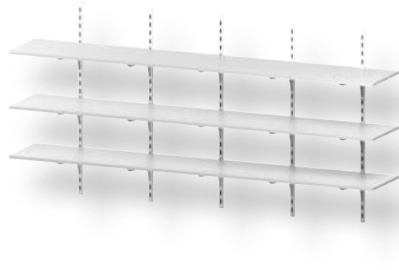

WS3435M W: 79" - 96"
D: 12" - 24"

- 3 - 3/4" White Melamine Shelves
- 5 - 72" Heavy Duty Standards
- 15 - Heavy Duty Brackets

WS3442M W: 18" - 30"
D: 12" - 24"

- 4 - 3/4" White Melamine Shelves
- 2 - 72" Heavy Duty Standards
- 8 - Heavy Duty Brackets