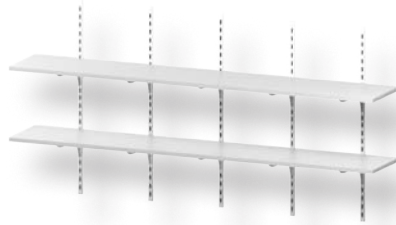

WS0125M W: 79" - 96"
D: 12" - 24"

- 2 - 1" White Melamine Shelves
- 5 - 48" Heavy Duty Standards
- 10 - Heavy Duty Brackets