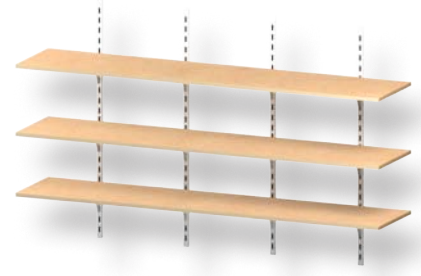

# WALL CABINETS

**WS3432P** W: 18" - 30"  
D: 12" - 24"

- 3 - 3/4" Plastic Laminate Shelves
- 2 - 48" Heavy Duty Standards
- 6 - Heavy Duty Brackets

**WS3433P** W: 31" - 54"  
D: 12" - 24"

- 3 - 3/4" Plastic Laminate Shelves
- 3 - 48" Heavy Duty Standards
- 9 - Heavy Duty Brackets