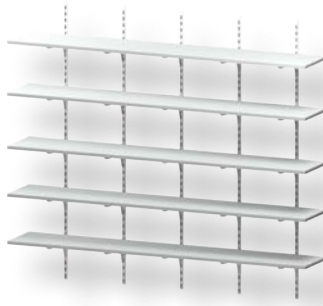

WS0155M W: 79" - 96"
D: 12" - 24"

- 5 - 1" White Melamine Shelves
- 5 - 84" Heavy Duty Standards
- 25 - Heavy Duty Brackets