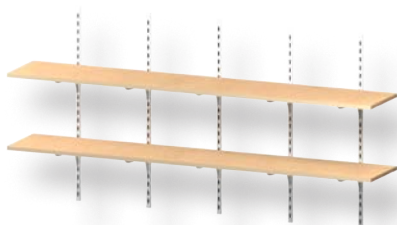

WS0125P W: 79" - 96"
D: 12" - 24"

- 2 - 1" Plastic Laminate Shelves
- 5 - 48" Heavy Duty Standards
- 10 - Heavy Duty Brackets