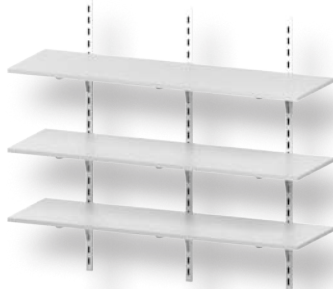

WS3433M W: 31" - 54"
D: 12" - 24"

- 3 - 3/4" White Melamine Shelves
- 3 - 48" Heavy Duty Standards
- 9 - Heavy Duty Brackets