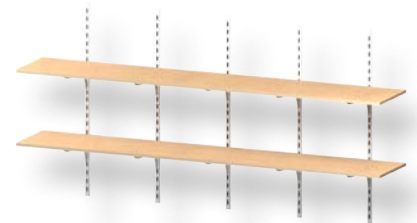

WS3425P W: 79" - 96"
D: 12" - 24"

- 2 - 3/4" Plastic Laminate Shelves
- 5 - 48" Heavy Duty Standards
- 10 - Heavy Duty Brackets