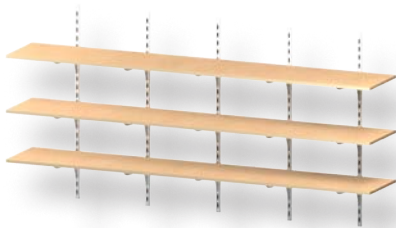

WS3435P W: 79" - 96"
D: 12" - 24"

- 3 - 3/4" Plastic Laminate Shelves
- 5 - 48" Heavy Duty Standards
- 15 - Heavy Duty Brackets

WS3442P W: 18" - 30"
D: 12" - 24"

- 4 - 3/4" Plastic Laminate Shelves
- 2 - 72" Heavy Duty Standards
- 8 - Heavy Duty Brackets