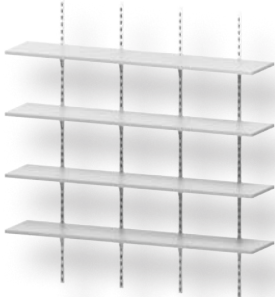

# WALL CABINETS

**WS0142M** W: 18" - 30"  
D: 12" - 24"

- 4 - 1" White Melamine Shelves
- 2 - 72" Heavy Duty Standards
- 8 - Heavy Duty Brackets

**WS0143M** W: 31" - 54"  
D: 12" - 24"

- 4 - 1" White Melamine Shelves
- 3 - 72" Heavy Duty Standards
- 12 - Heavy Duty Brackets