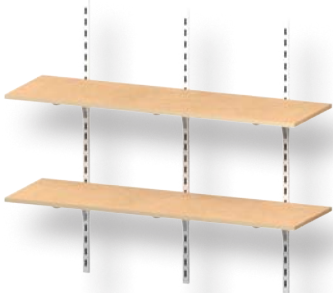

WS3423P W: 31" - 54"
D: 12" - 24"

- 2 - 3/4" Plastic Laminate Shelves
- 3 - 48" Heavy Duty Standards
- 6 - Heavy Duty Brackets