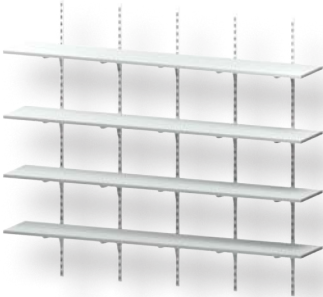

**WS0144M** W: 55" - 78"  
D: 12" - 24"

- 4 - 1" White Melamine Shelves
- 4 - 72" Heavy Duty Standards
- 16 - Heavy Duty Brackets

**WS0145M** W: 79" - 96"  
D: 12" - 24"

- 4 - 1" White Melamine Shelves
- 5 - 72" Heavy Duty Standards
- 20 - Heavy Duty Brackets