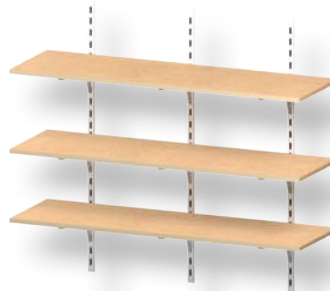

WS3433P W: 31" - 54"
D: 12" - 24"

- 3 - 3/4" Plastic Laminate Shelves
- 3 - 48" Heavy Duty Standards
- 9 - Heavy Duty Brackets