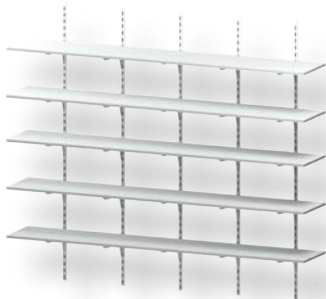

W: 79" - 96"
WS3455M D: 12" - 24"

- 5 - 3/4" White Melamine Shelves
- 5 - 84" Heavy Duty Standards
- 25 - Heavy Duty Brackets