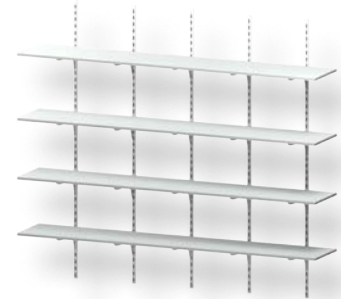

WS3445M W: 79" - 96"
D: 12" - 24"

- 4 - 3/4" White Melamine Shelves
- 5 - 72" Heavy Duty Standards
- 20 - Heavy Duty Brackets