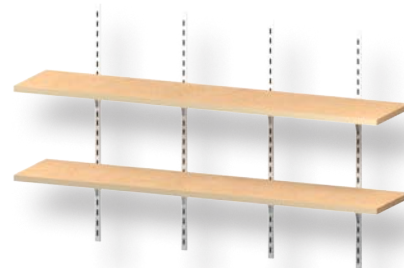

# WALL CABINETS

**WS0122P** W: 18" - 30"  
D: 12" - 24"

- 2 - 1" Plastic Laminate Shelves
- 2 - 48" Heavy Duty Standards
- 4 - Heavy Duty Brackets

**WS0123P** W: 31" - 54"  
D: 12" - 24"

- 2 - 1" Plastic Laminate Shelves
- 3 - 48" Heavy Duty Standards
- 6 - Heavy Duty Brackets