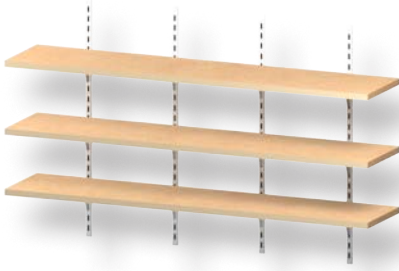

WALL CABINETS

WS0134P W: 55" - 78"
D: 12" - 24"

- 3 - 1" Plastic Laminate Shelves
- 4 - 48" Heavy Duty Standards
- 12 - Heavy Duty Brackets