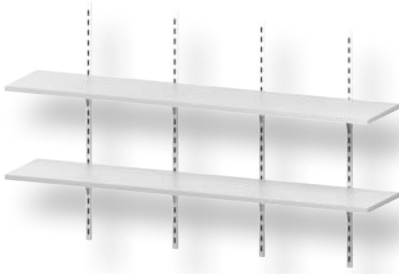

WALL CABINETS

WS0124M W: 55" - 78"
D: 12" - 24"

- 2 - 1" White Melamine Shelves
- 4 - 48" Heavy Duty Standards
- 8 - Heavy Duty Brackets