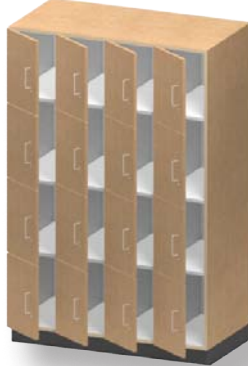

K90440 W: 48"
H: 60" - 84"
D: 12" - 24"

- 16 - Door w/Lock
- 3 - Horizontal Divider
- Slope Top Available
  - *Model #K93440*