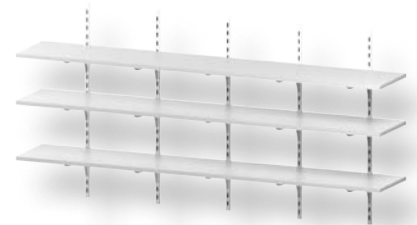

WS0135M W: 79" - 96"
D: 12" - 24"

- 3 - 1" White Melamine Shelves
- 5 - 48" Heavy Duty Standards
- 15 - Heavy Duty Brackets