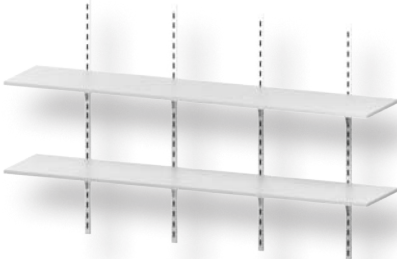

# WALL CABINETS

**WS3422M** W: 18" - 30"  
D: 12" - 24"

- 2 - 3/4" White Melamine Shelves
- 2 - 48" Heavy Duty Standards
- 4 - Heavy Duty Brackets

**WS3423M** W: 31" - 54"  
D: 12" - 24"

- 2 - 3/4" White Melamine Shelves
- 3 - 48" Heavy Duty Standards
- 6 - Heavy Duty Brackets

**WS3424M** W: 55" - 78"  
D: 12" - 24"

- 2 - 3/4" White Melamine Shelves
- 4 - 48" Heavy Duty Standards
- 8 - Heavy Duty Brackets

**WS3425M** W: 79" - 96"  
D: 12" - 24"

- 2 - 3/4" White Melamine Shelves
- 5 - 48" Heavy duty Standards
- 10 - Heavy Duty Brackets