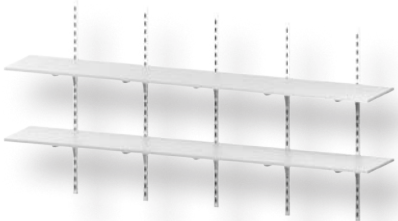

WS3425M W: 79" - 96"
D: 12" - 24"

- 2 - 3/4" White Melamine Shelves
- 5 - 48" Heavy duty Standards
- 10 - Heavy Duty Brackets