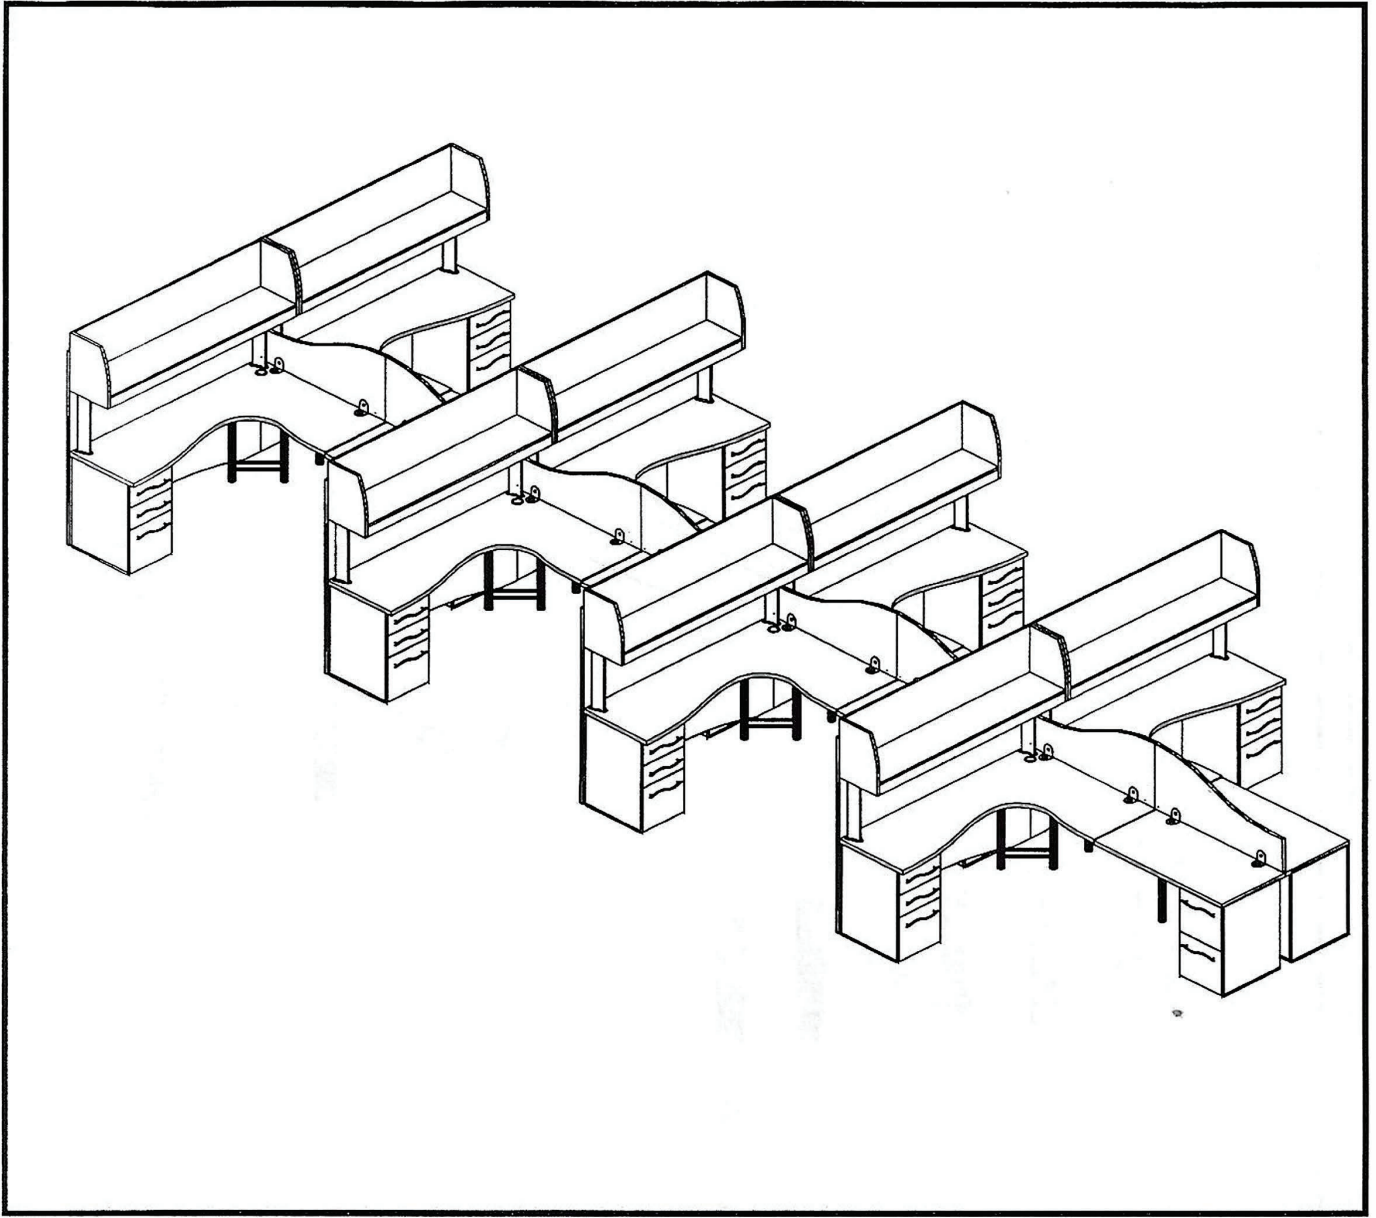

OPEN OFFICE 10