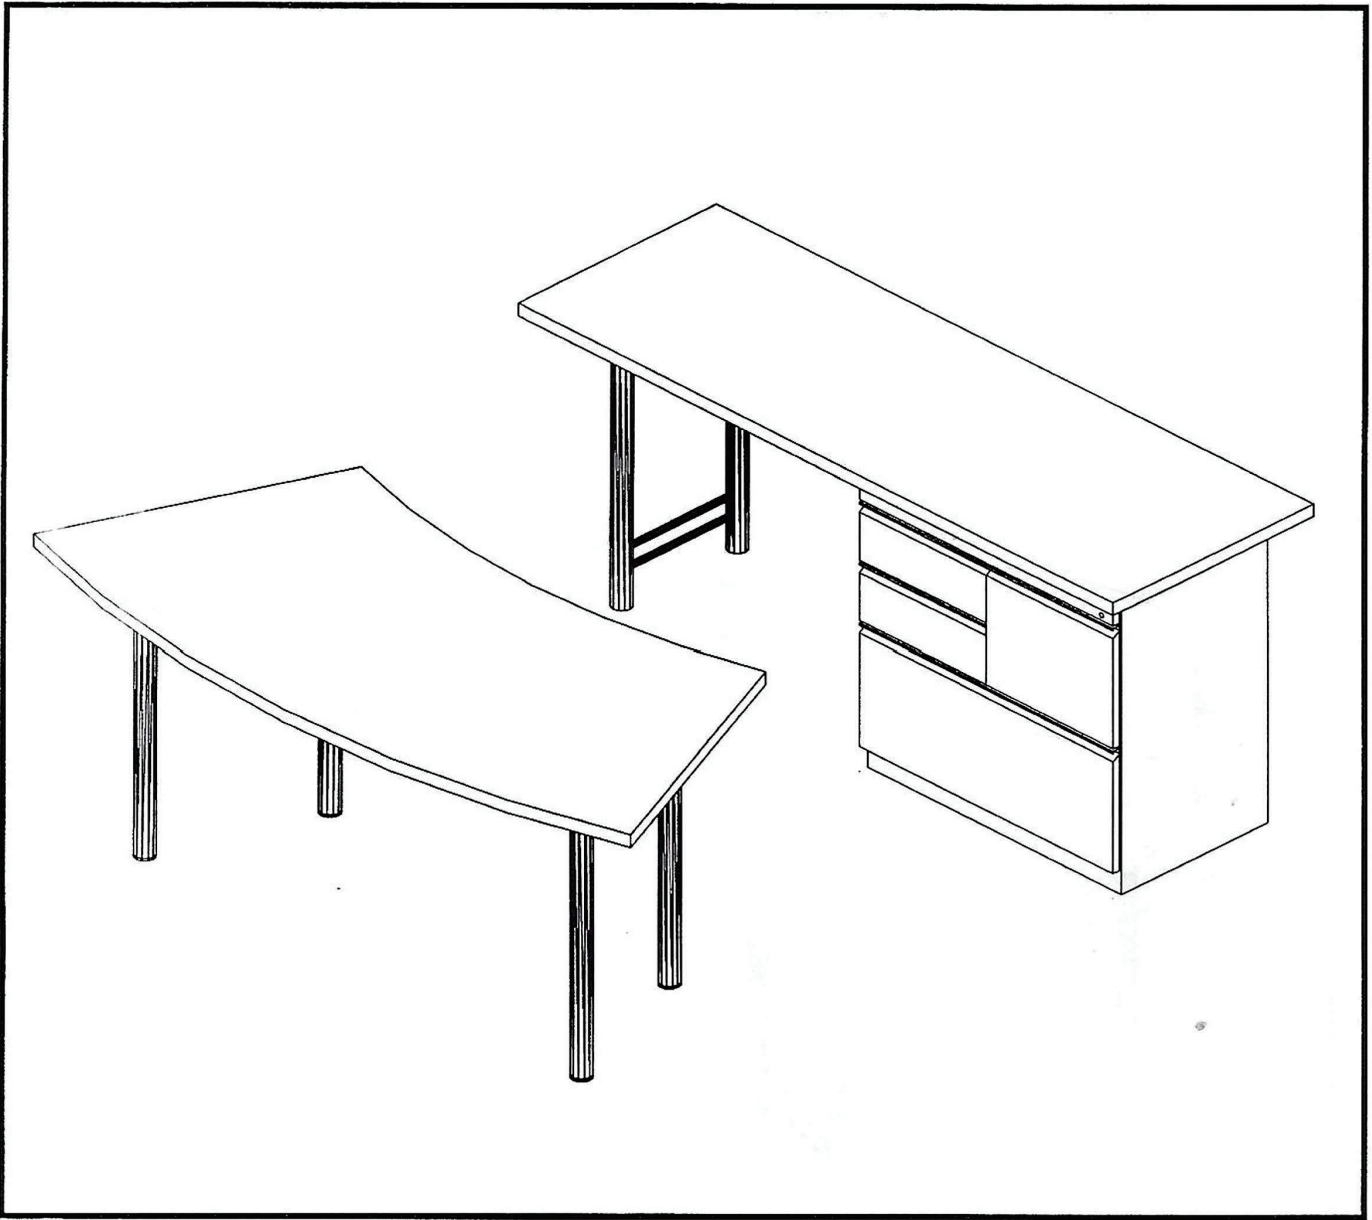

PRIVATE OFFICE 5