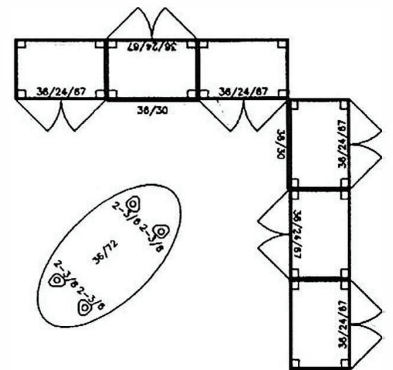

TASK SPECIFIC 7

Model No.	Description	Qty		
Q1C07248	Worksurface Organic Coner 72Wx48D	1		
Q3SLSM28	Single Leg, Mobile 2-3/8" Dia.x28H - Straight, Silver Powder Coat	4		

TASK SPECIFIC 8

Model No.	Description	Qty		
Q1ET3672	Table Top Ellipse 36Wx72D	1		
Q3SLBS28	Single Leg, 2-3/8" Dia.x28H - Tapered Brushed Stainless	4		
Q5MS3667	Mobile Storage Tower, 4 Adj. Shelves 36x24x67	6		
Q5TP3630	Tackable Panel, 1/2 Height 36x3/4x30	1		
Q5WB3630	Whiteboard Panel, 1/2 Height 36x3/4x30	1		