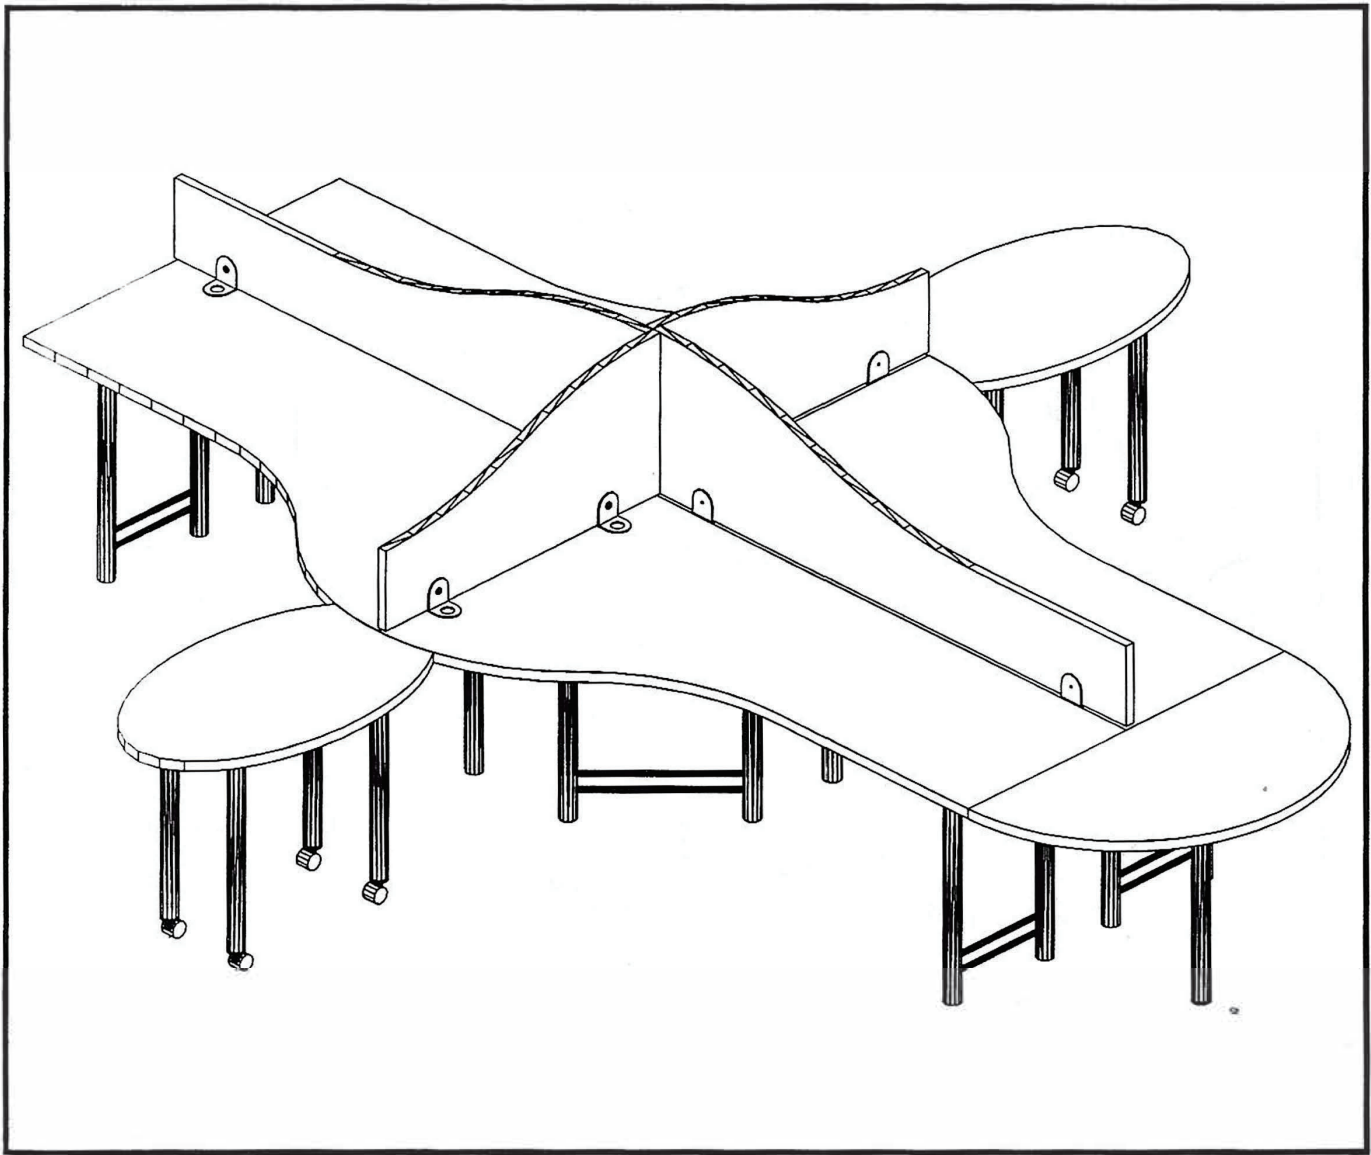

OPEN OFFICE 7