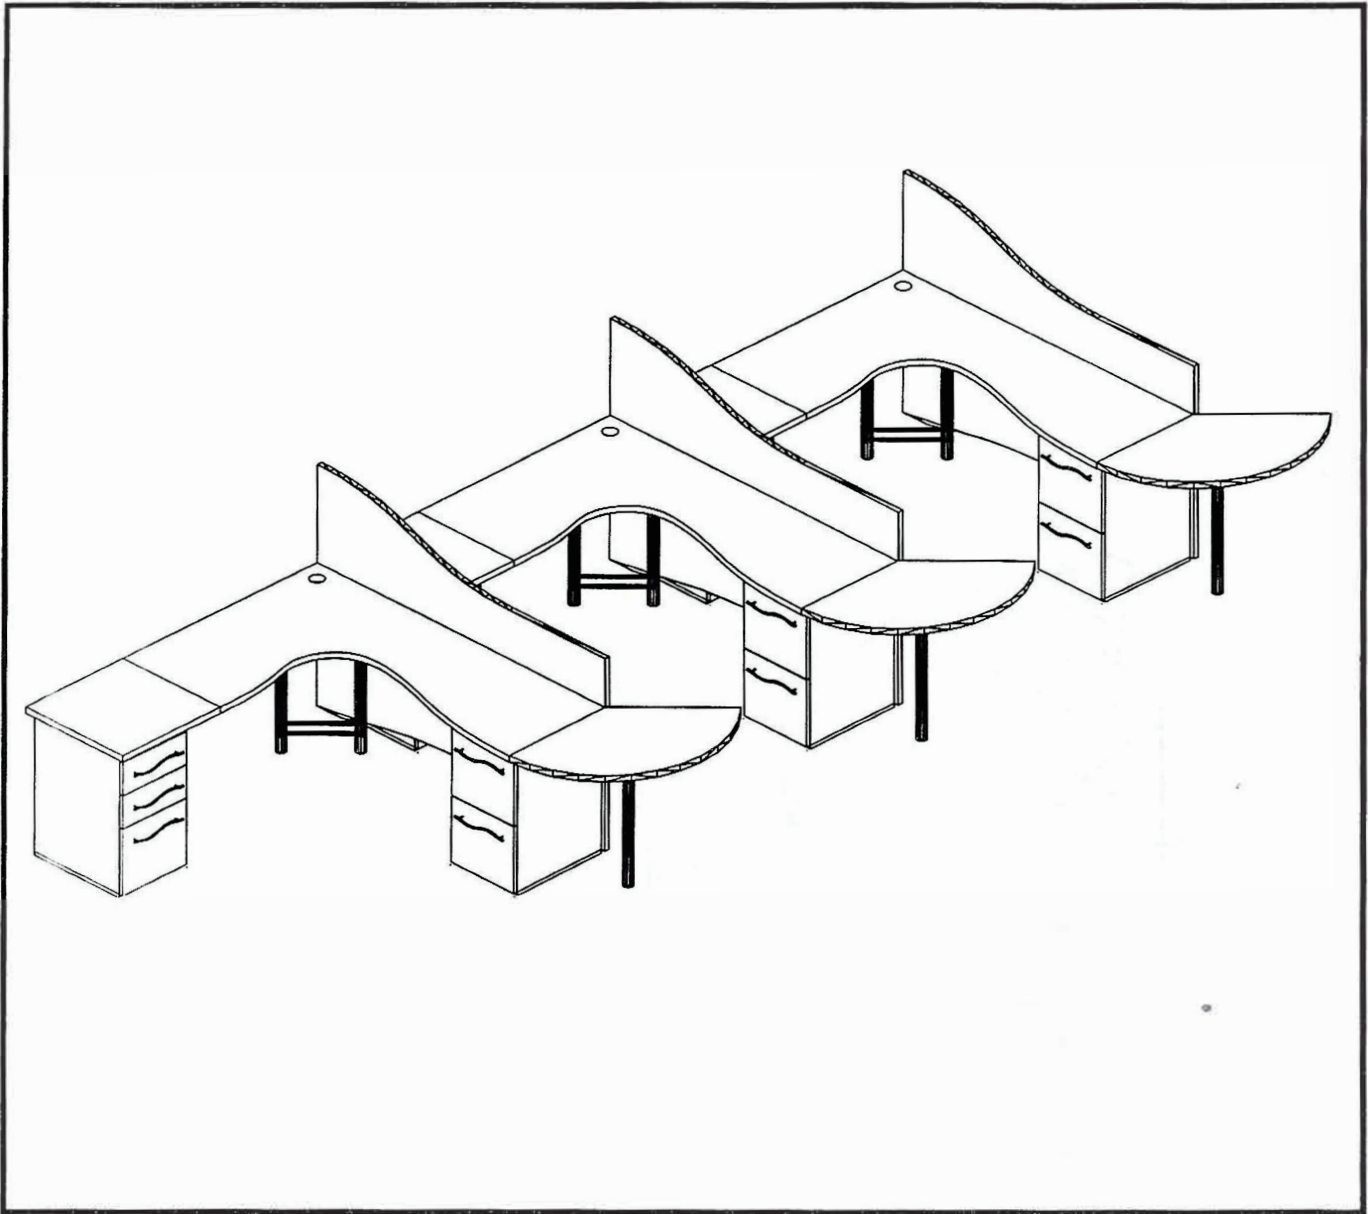

OPEN OFFICE 3