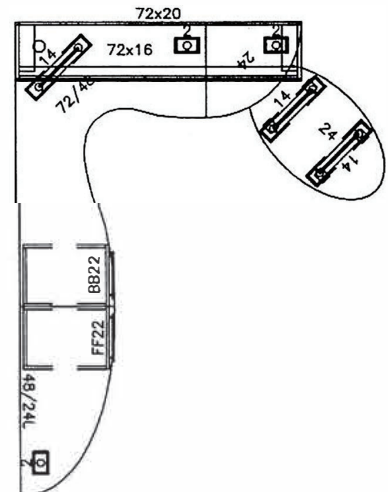

Model No.	Description	Qty		
Q1BR24	Table Top Bite Radius 24"R 37-1/2Wx24D	1		
Q1CB4824L	Worksurface Crab Claws 48Wx24D Left Hand	1		
Q1C07248	Worksurface Organic Corner 72Wx48D	1		
Q1QR24	Worksurface Quarter Round 24"R	1		
Q2BB22	Pedestal 2 Box, 1 File Drawer 16x22x28	1		
Q2FF22	Pedestal 2 File Drawers 16x22x28	1		
Q3DL1428	Double Leg 14x2x28 - Silver Powder Coat	1		
Q3DLMB14	Double Leg Mobile 14x2x28 - Silver Powder Coat	2		
Q3SL2D28	Single Leg, 2" Dia. x 28H - Straight, Silver Powder Coat	3		
Q4CF72	Curved Flipper Door Storage, Worksurface Mounted 72x16x18	1		
Q6TP7220	Tack Panel 72x3/4x20	1