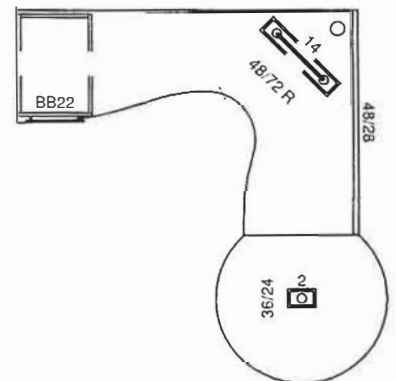

components™

ORGANIC
OFFICE
FURNITURE

Application Guide

Effective July 15, 2001

PRIVATE OFFICE 1

Model No.	Description	Qty		
Q1BW7230	Worksurface Bullet 72Wx30D	1		
Q1RW4824	Worksurface Rectangular 48Wx24D	1		
Q2BB22	Pedestal 2 Box, 1 File Drawer 16x22x28	1		
Q3SLBS28	Single Leg, 2-3/8" Dia.x28H - Tapered Brushed Stainless	3		

PRIVATE OFFICE 2

Model No.	Description	Qty		
Q1FT36-24	Worksurface Flat Tire 36Dia	1		
Q1C07248	Worksurface Organic Corner 72Wx48D	1		
Q2BB22	Pedestal 2 Box, 1 File Drawer 16x22x28	1		
Q3SL22D28	Single Leg, 2" Dia.x28H - Straight Silver Powder Coat	1		
Q3DL1428	Double Leg 14x2x28 - Silver Powder Coat	1		
Q3SP4828	Support Panel 48Wx1-1/4X28H	1		