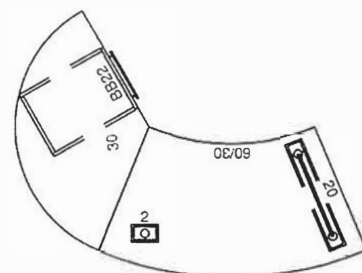

Model No.	Description	Qty		
Q1AE30	Worksurface Arch Extensions 30" R	1		
Q1AR6030	Worksurface Arched 60Wx30D	1		
Q1RW7224	Worksurface Rectangular 72Wx24D	1		
Q2BB22	Pedestal 2 Box, 1 File Drawer 16x22x28	1		
Q2FF22	Pedestal 2 File Drawers 16x22x28	1		
Q3DL1428	Double Leg 14x2x28 - Silver Powder Coat	1		
Q3DL2028	Double Leg 20x2x28 - Silver Powder Coat	1		
Q3SL2D28	Single Leg, 2" Dia.x28H - Straight, Silver Powder Coat	1		
Q4CF72	Curved Flipper Door Storage 72x16x18 Worksurface Mounted	1