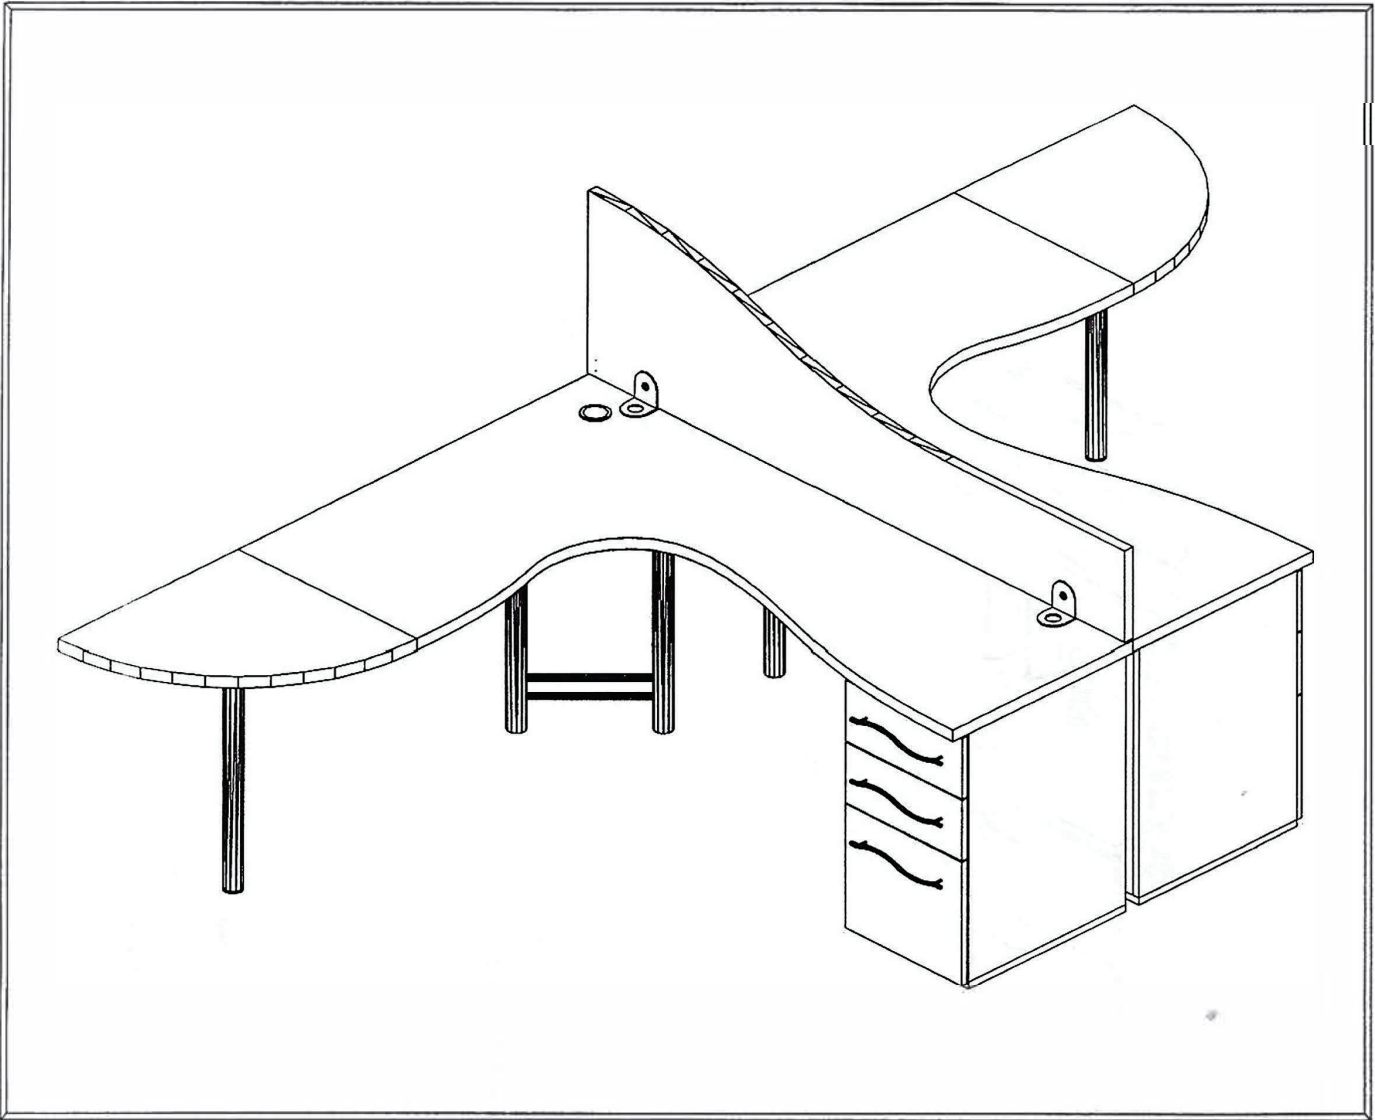

OPEN OFFICE 1