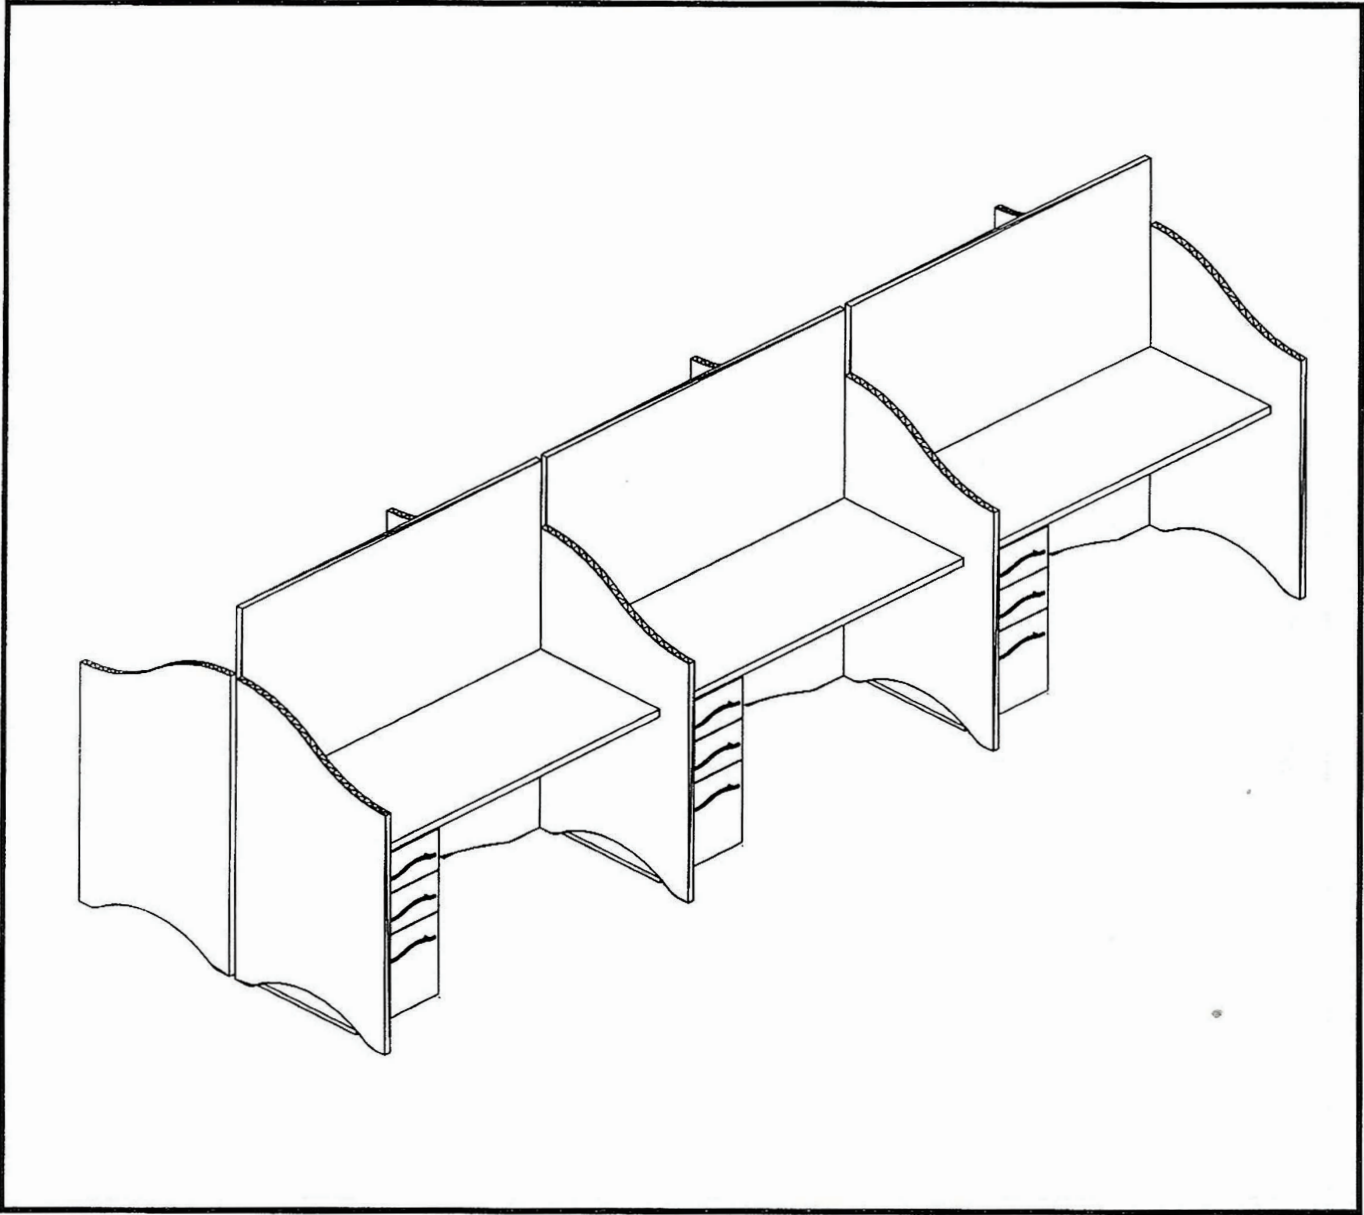

TASK SPECIFIC 9