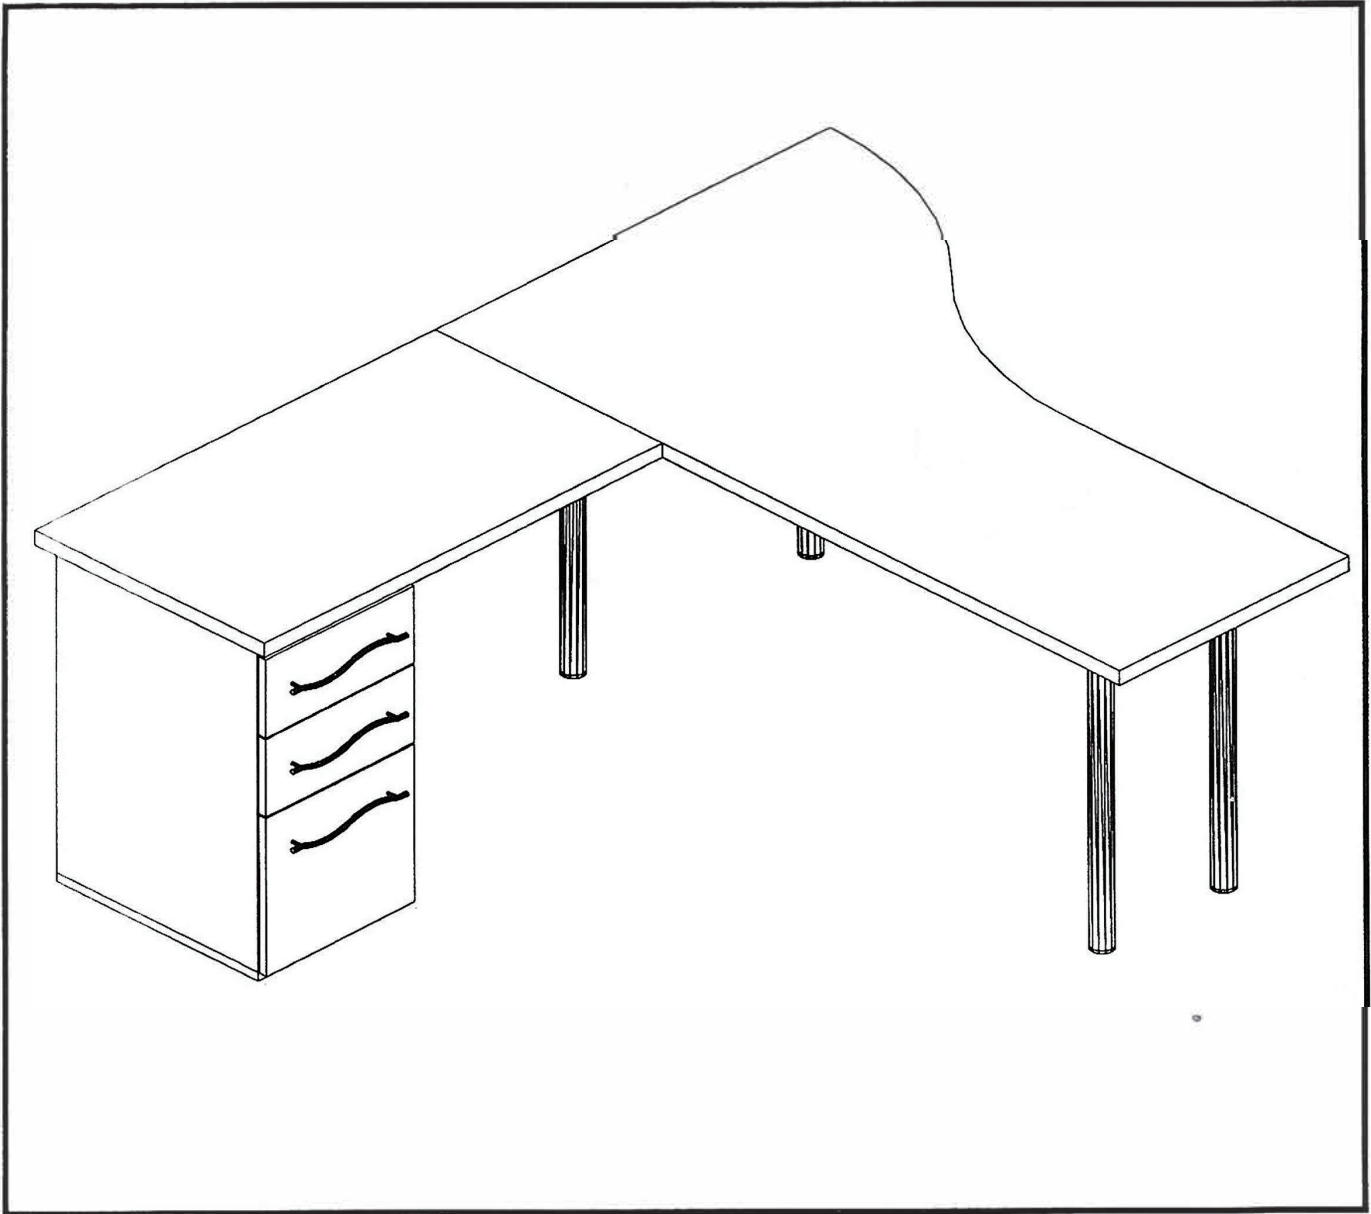

PRIVATE OFFICE 3