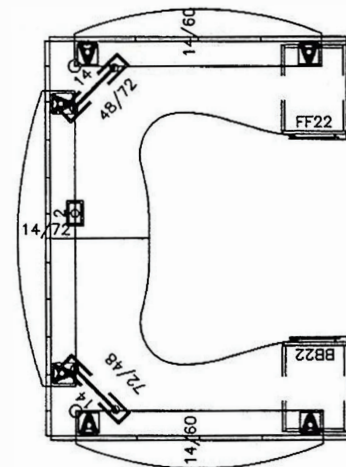

Model No.	Description	Qty		
Q1BF6014	Worksurface Bow Front 60Wx14D	2		
Q1BF7214	Worksurface Bow Front 72Wx14D	1		
Q1C04872	Worksurface Organic Corner 48Wx72D	1		
Q1C07248	Worksurface Organic Corner 72Wx48D	1		
Q2BB22	Pedestal 2 Box, 1 File Drawer 16x22x28	1		
Q2FF22	Pedestal 2 File Drawers 16x22x28	1		
Q3DL1428	Double Leg 14x2x28 - Silver Powder Coat	2		
Q3SL2D28	Single Leg, 2-3/8" Dia. x 28H - Tapered Silver Powder Coat	1		
Q4UP12	Transaction Top Support Post (Pair)	3		
Q3FP4841	Full Support Panel 48Wx1-1/4x41	2		
Q3FP7241	Full Support Panel 72Wx1-1/4x41	2