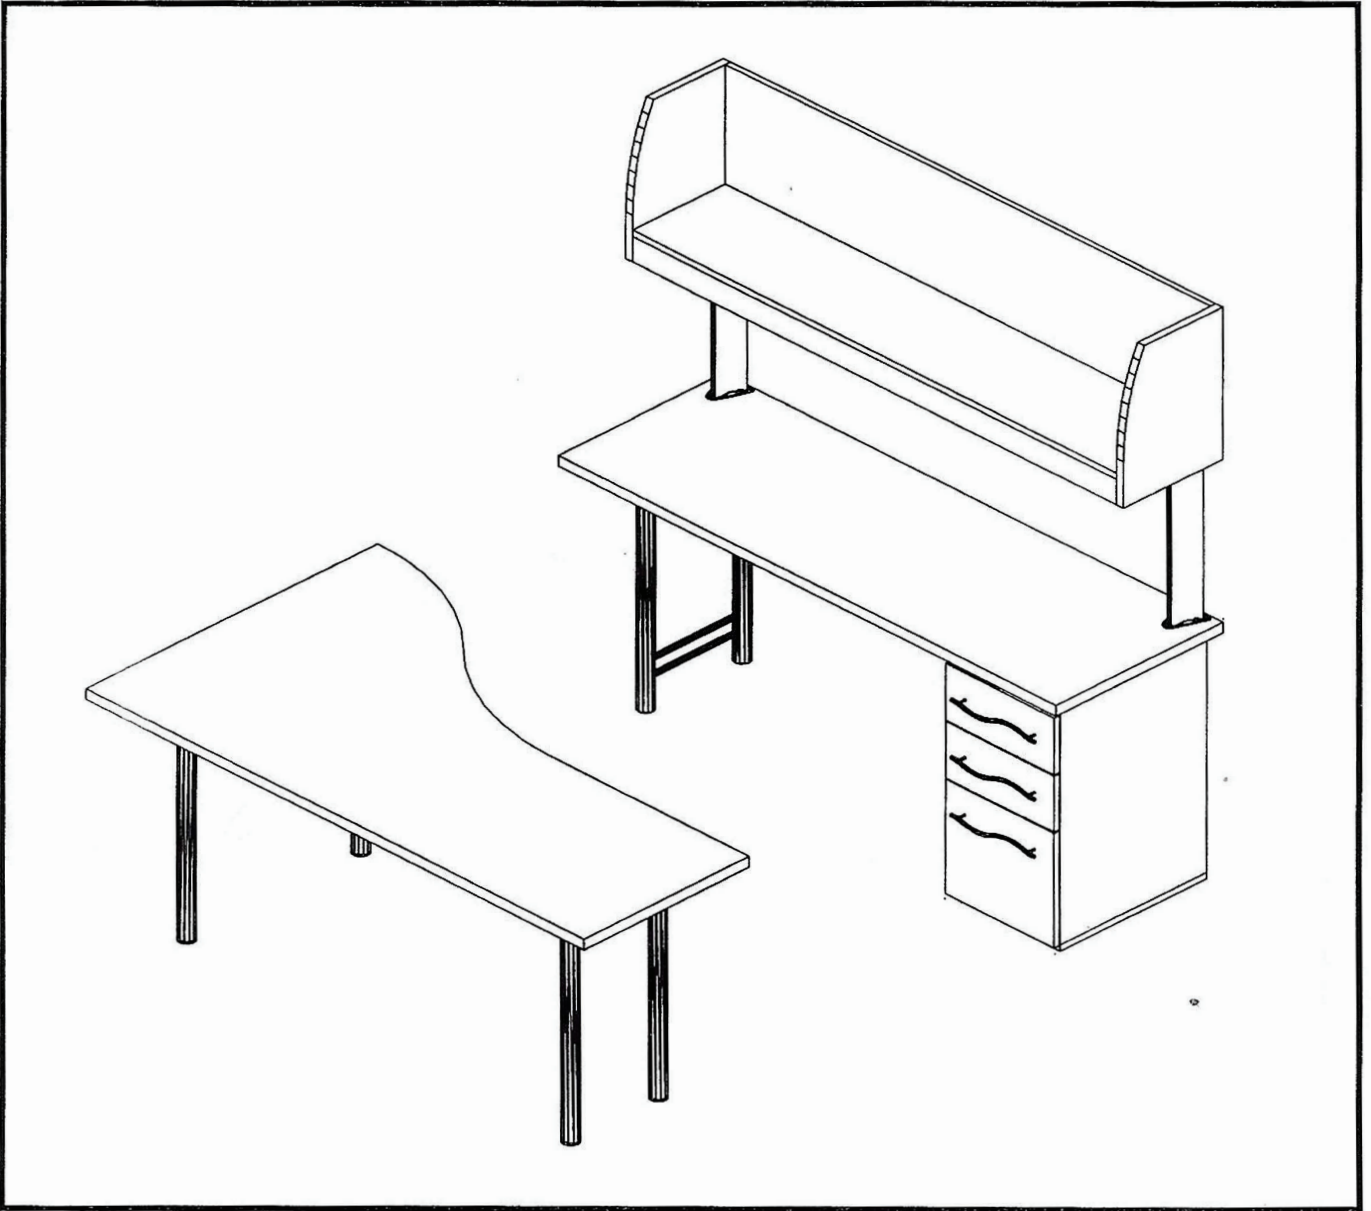

PRIVATE OFFICE 6