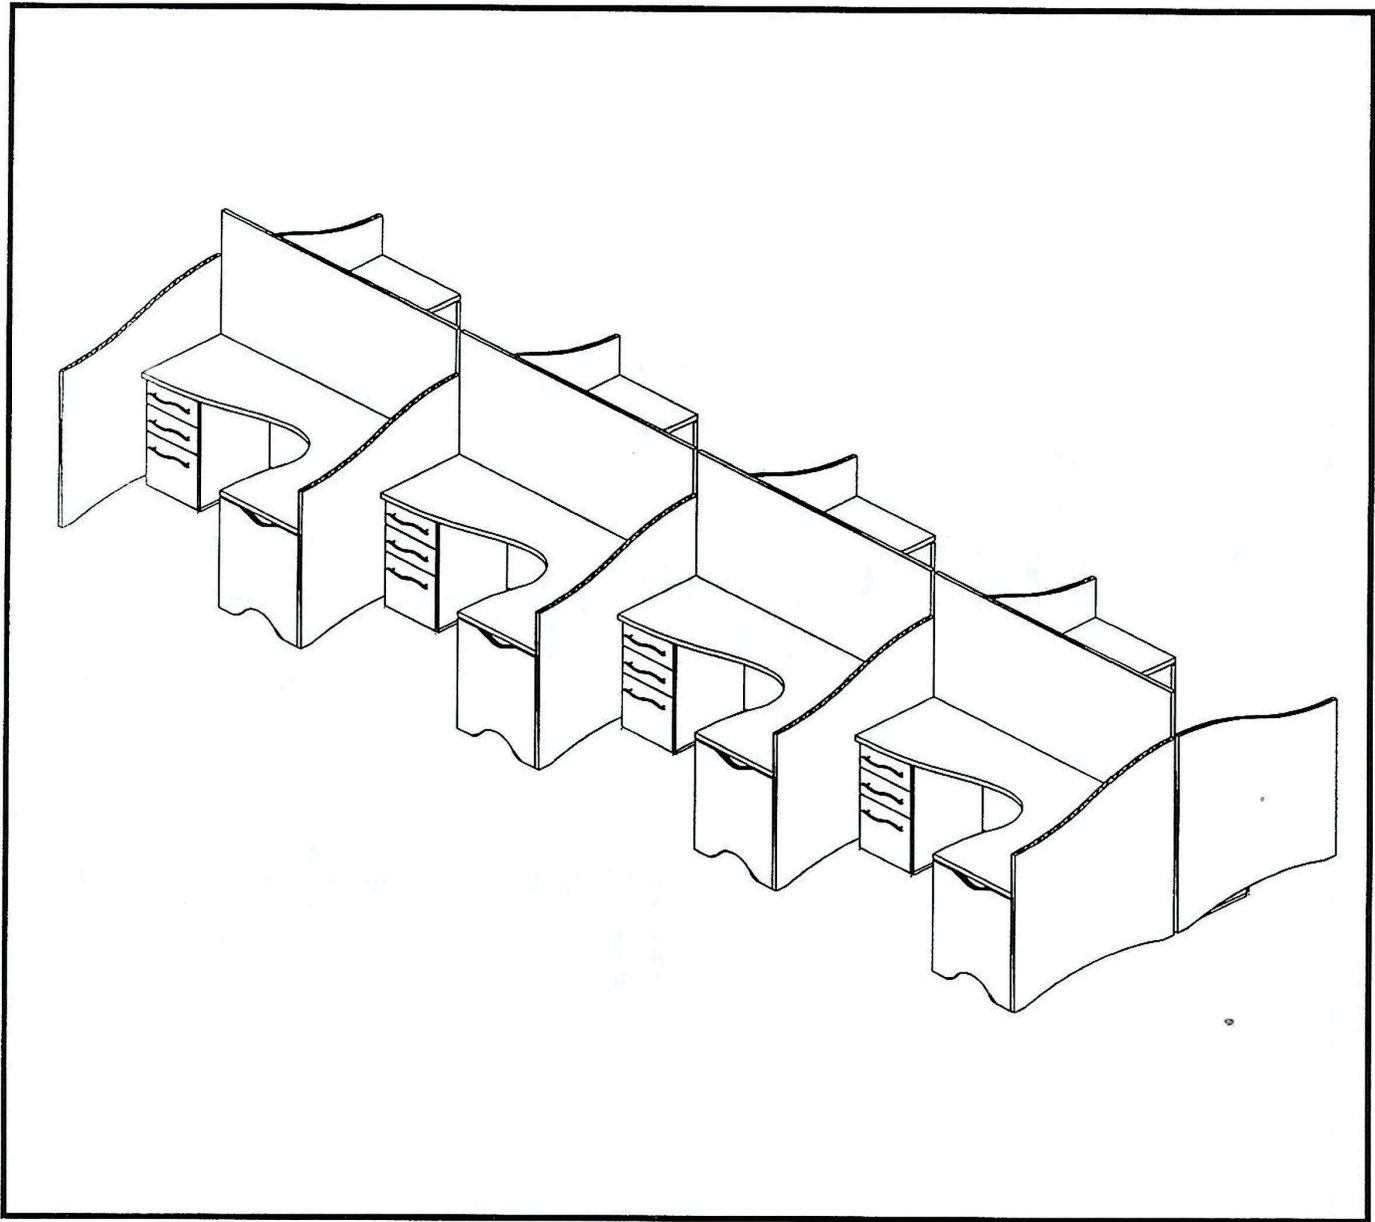

OPEN OFFICE 9