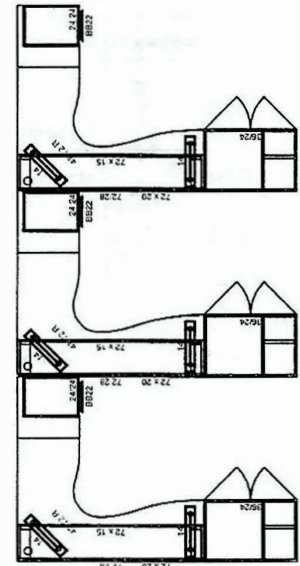

Model No.	Description	Qty		
Q1C07248	Worksurface Organic Corner 72Wx48D	3		
Q1RW2424	Worksurface Rectangular 24Wx24D	3		
Q2BB22	Pedestal 2 Box, 1 File Drawer 16x22x28	3		
Q3DL1428	Double Leg 14x2x28 - Silver Powder Coat	6		
Q3SP7228	Support Panel 72Wx1-1/4X28H	3		
Q4OP72	Storage Shelf, Worksurface Mounted 72x15x18	3		
Q5SC3667	Wardrobe/Storage Tower 36x24x67	3		
Q6DT7220	Double Sided Tack Panel 72x1-1/4X20	3