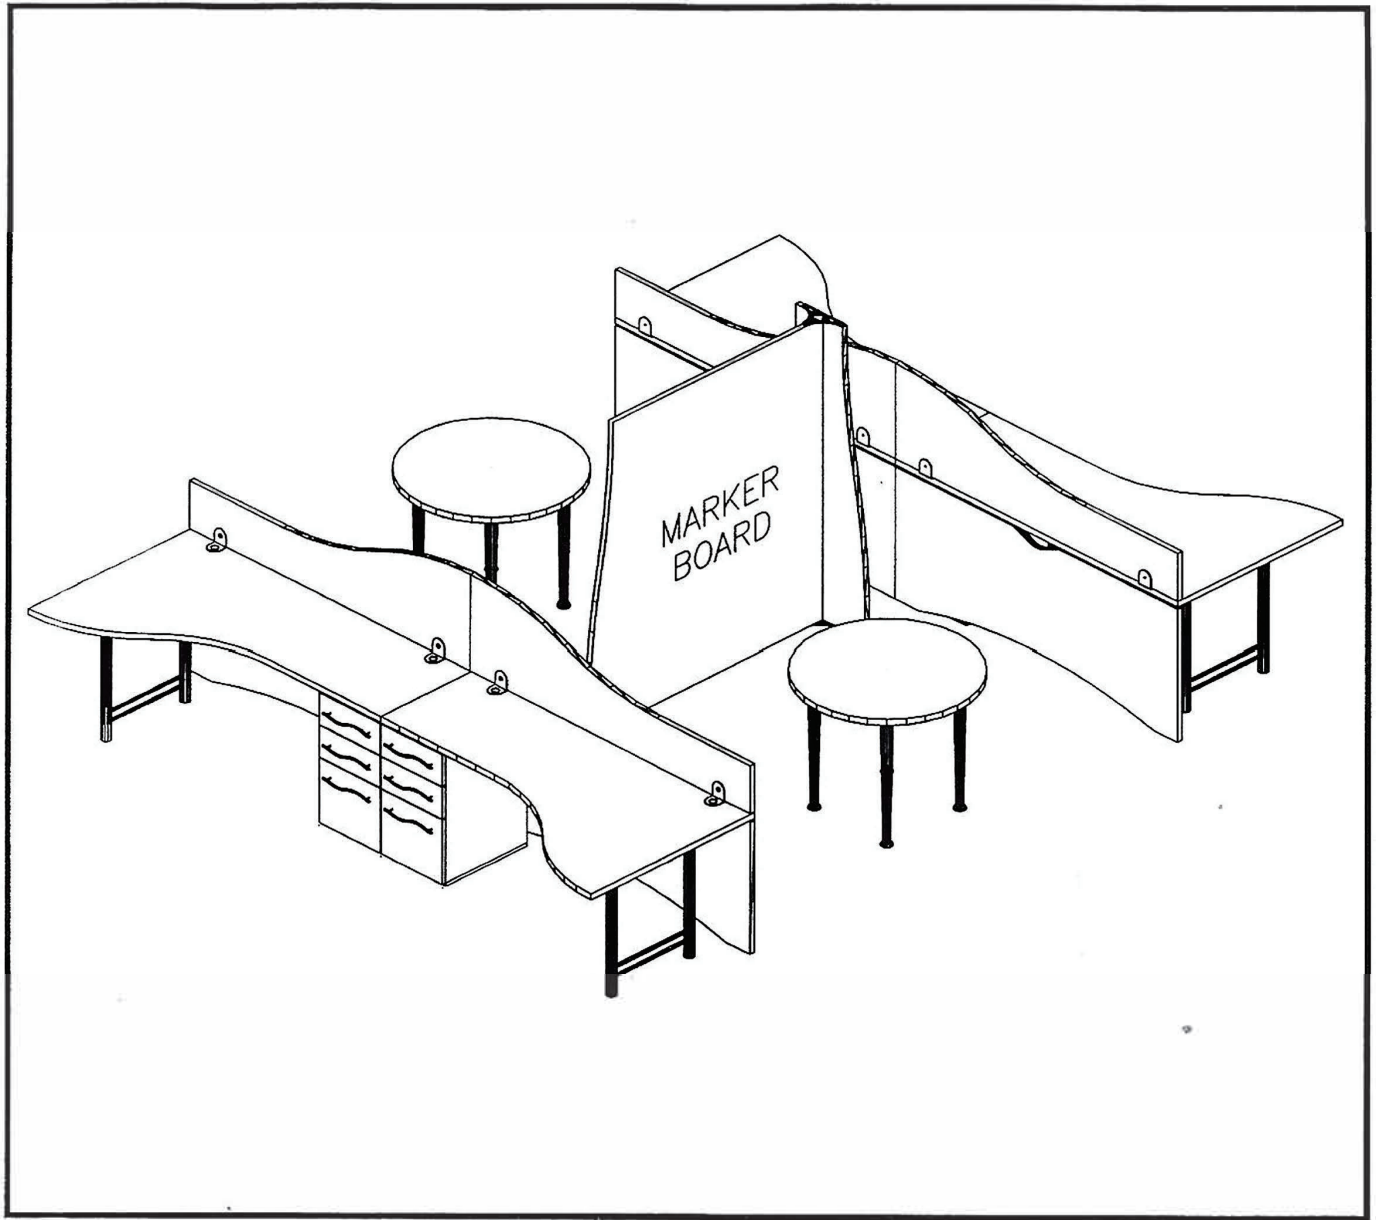

TASK SPECIFIC 10