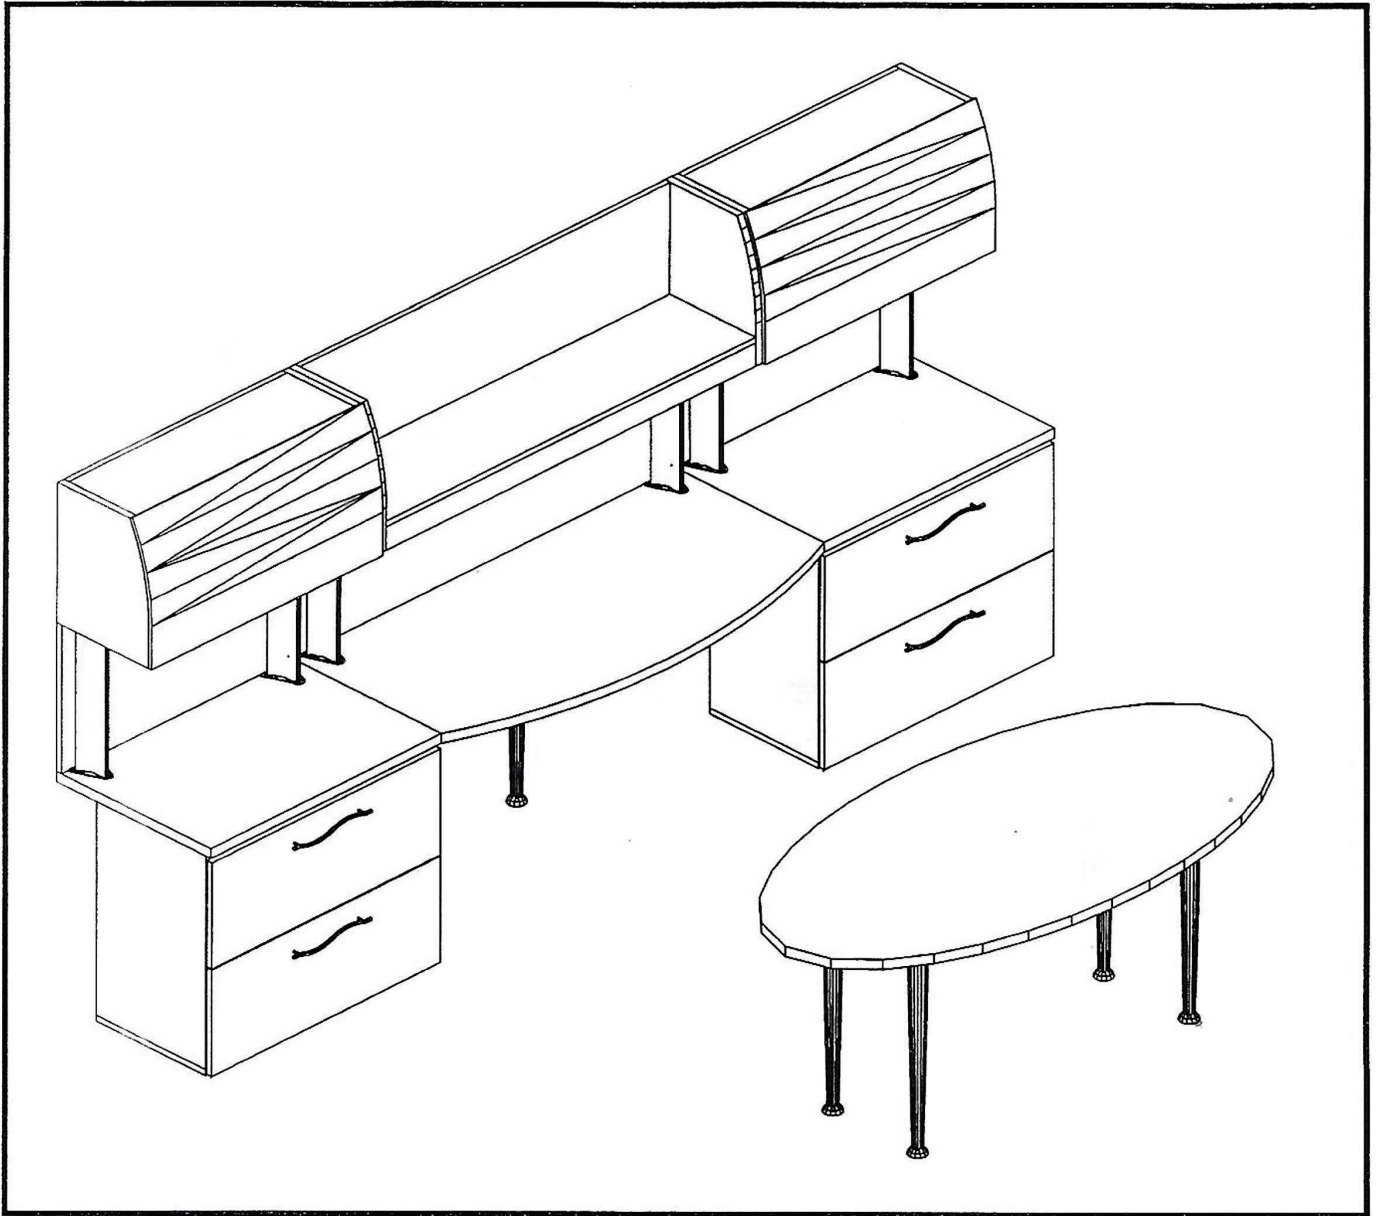

PRIVATE OFFICE 10