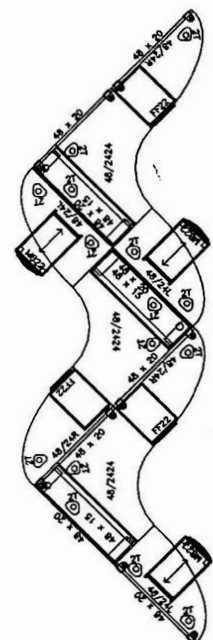

OPEN OFFICE 2

Model No.	Description	Qty		
Q1C04872	Worksurface Organic Corner 48Wx72D	1		
Q1C07248	Worksurface Organic Corner 72Wx48D	1		
Q1HR48	Worksurface Half Round 48" Dia.	1		
Q2BB22	Pedestal 2 Box, 1 File Drawer 16x22x28	2		
Q3DL1428	Double Leg 14x2x28 - Silver Powder Coat	2		
Q3SL2028	Single Leg 2" Dia.x28H - Straight Silver Powder Coat	3		
Q4CF72	Curved Flipper Door Storage - Worksurface Mounted 72x16x18	2		
Q6PS4820	Surface Mounted PVC Screen 48x1/4x20	1		
*Q6TP7220	Tack Panel 72x3/4x20	2		

OPEN OFFICE 3

Model No.	Description	Qty		
Q1CO4872	Worksurface Organic Corner 48Wx72D	3		
Q1RW2424	Worksurface Rectangular 24Wx24D	3		
Q1AE24	Worksurface Arch Extension 24"R	3		
Q2BB22	Pedestal 2 Box, 1 File Drawer 16x22x28	3		
Q2FF22	Pedestal 2 File Drawers 16x22x28	3		
Q3AP7249	Architectural Support Panel 72Wx1-1/4x49H	3		
Q3DL1428	Double Leg 14x2x28 - Silver Powder Coat	3		
Q3SL2D28	Single Leg, 2" Dia.x28H - Straight Silver Powder Coat	3		

OPEN OFFICE 4

Model No.	Description	Qty		
Q1CB4824L	Worksurface Crab Claws 48Wx24D Left Hand	3		
Q1CB4824R	Worksurface Crab Claws 48Wx24D Right Hand	3		
Q1CI48/2424	Worksurface Inside Radius 48Wx48D - 24L24R	3		
Q2FF22	Pedestal 2 File Drawers 16x22x28	3		
Q2MB22	Mobile Pedestal 2 Box, 1 File Drawer 16x24x27	3		
Q3SLBS28	Single Leg 2-3/8" Dia.X28H Tapered, Brushed Stainless	15		
Q4OS48	Open Storage, Worksurface Mounted 48x15x18	3		
Q6AS4820	Surface Mounted Screen, Fluted Acrylic 48X1/4X20	2		
Q6DT4820	Double Sided Tack Panel 48x1-1/4x20	3		
Q6FS4820-S	Surface Mounted Screen, Fabric 48x1-1/4x20 - Straight Top	3		