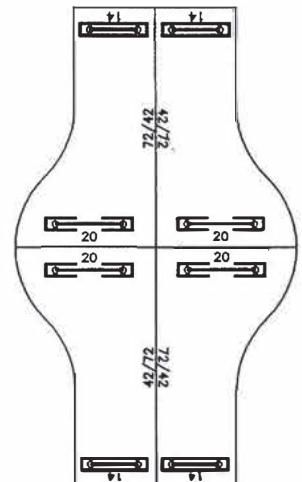

Model No.	Description	Qty		
Q1SJ4272	Worksurface Ski Jump 42Wx72D 24" Runoff	2		
Q1SJ7242	Worksurface Ski Jump 72Wx42D 24" Runoff	2		
Q3DL1428	Double Leg 14x2x28 - Silver Powder Coat	4		
Q3DL2028	Double Leg 20x2x28 - Silver Powder Coat	4