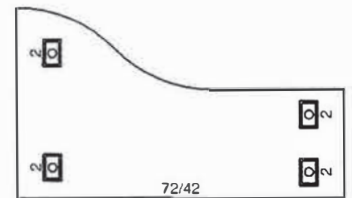

Model No.	Description	Qty		
Q1RW7224	Worksurface Rectangular 72Wx24D	1		
Q1SJ7242	Worksurface Ski Jump, 72Wx42D 24 Runoff	1		
Q2BB22	Pedestal 2 Box, 1 File Drawer 16x22x28	1		
Q3DL1428	Double Leg 14x2x28 - Silver Powder Coat	1		
Q3SL2D28	Single Leg, 2" Dia.x28H - Straight Silver Powder Coat	4		
Q4OP72	Storage Shelf, Worksurface Mount 72x15x18	1