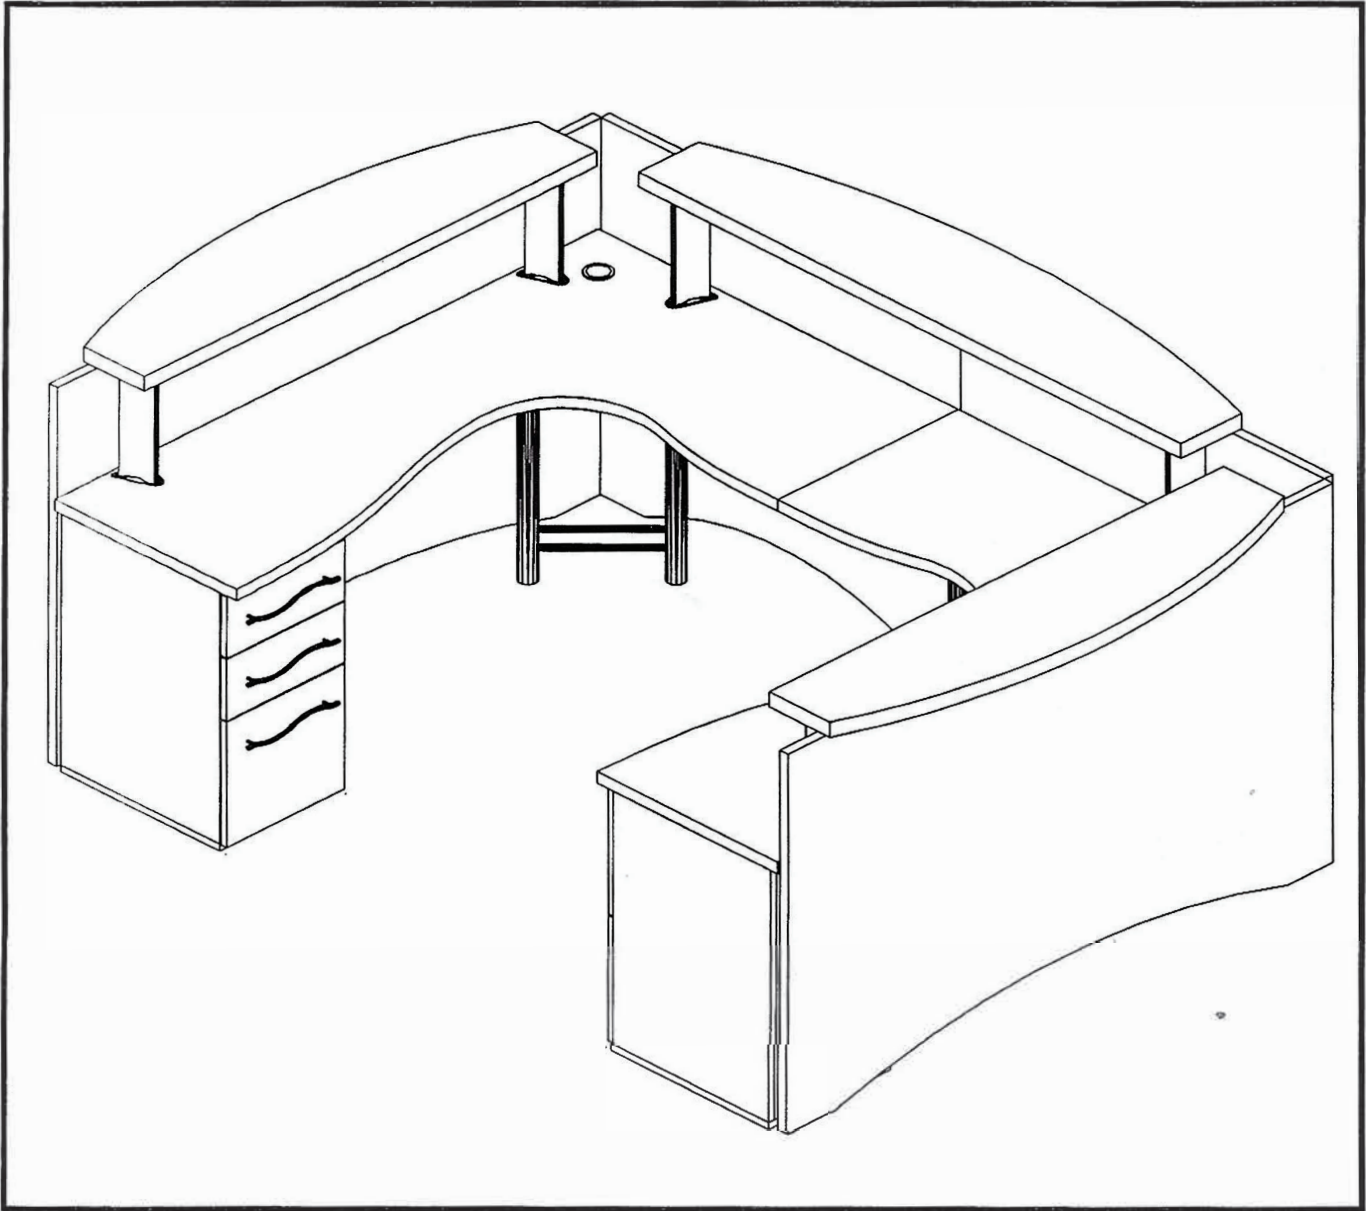

TASK SPECIFIC 5