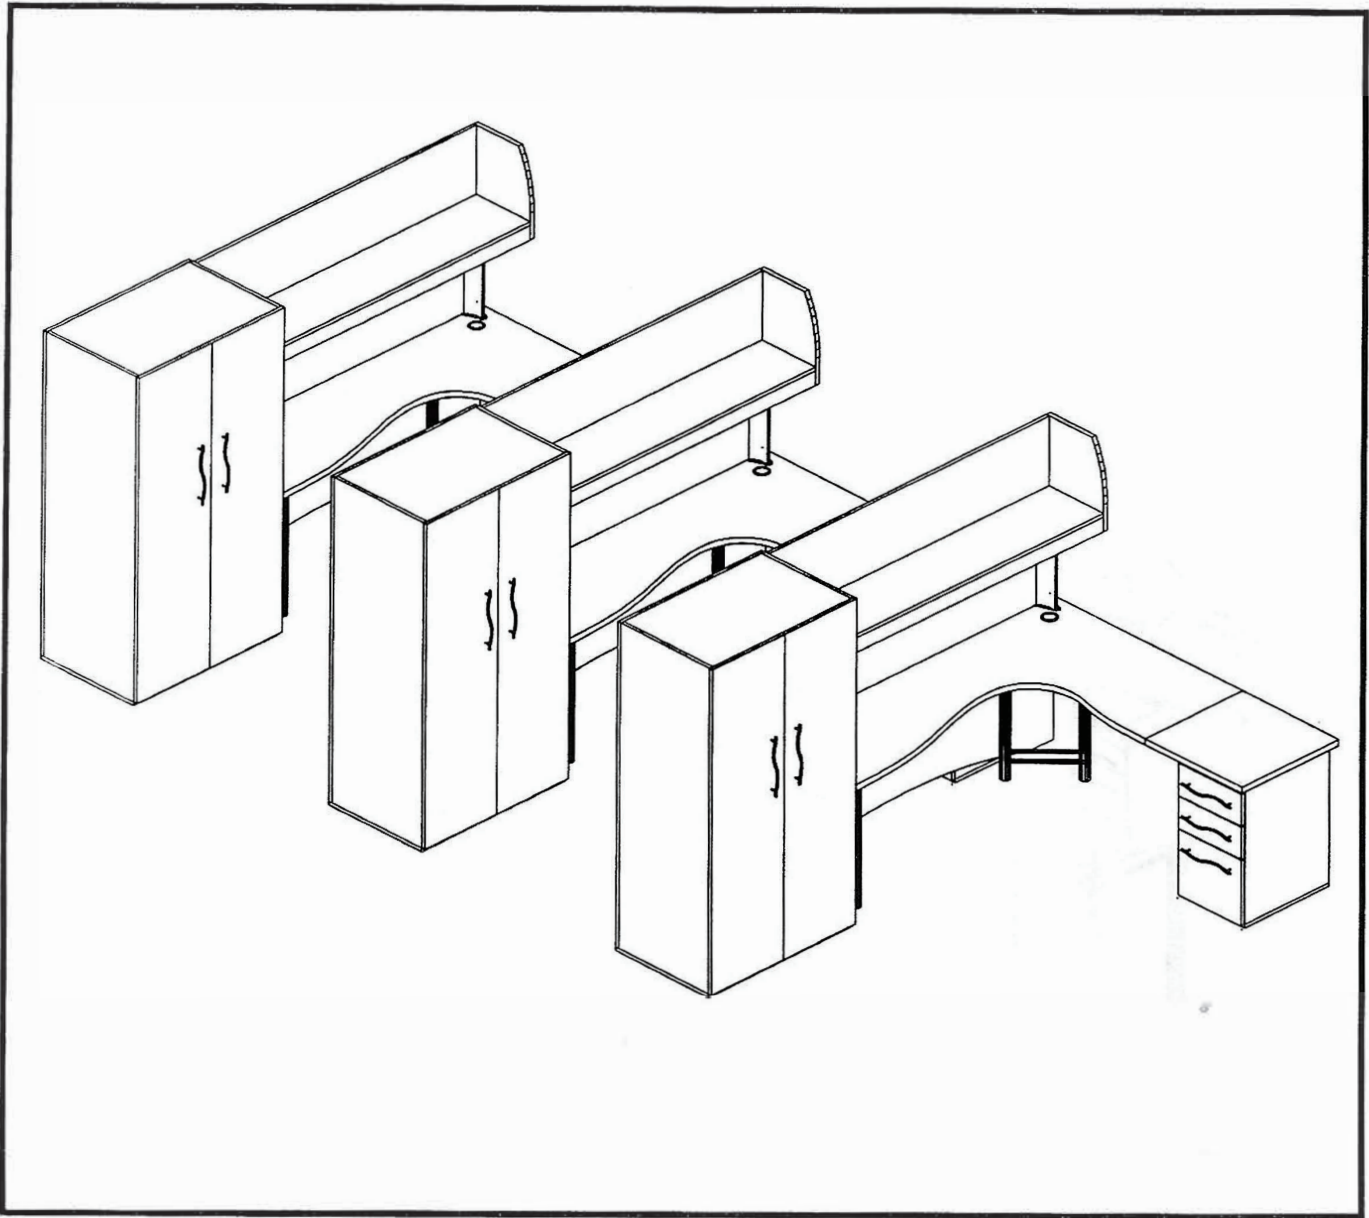

OPEN OFFICE 5