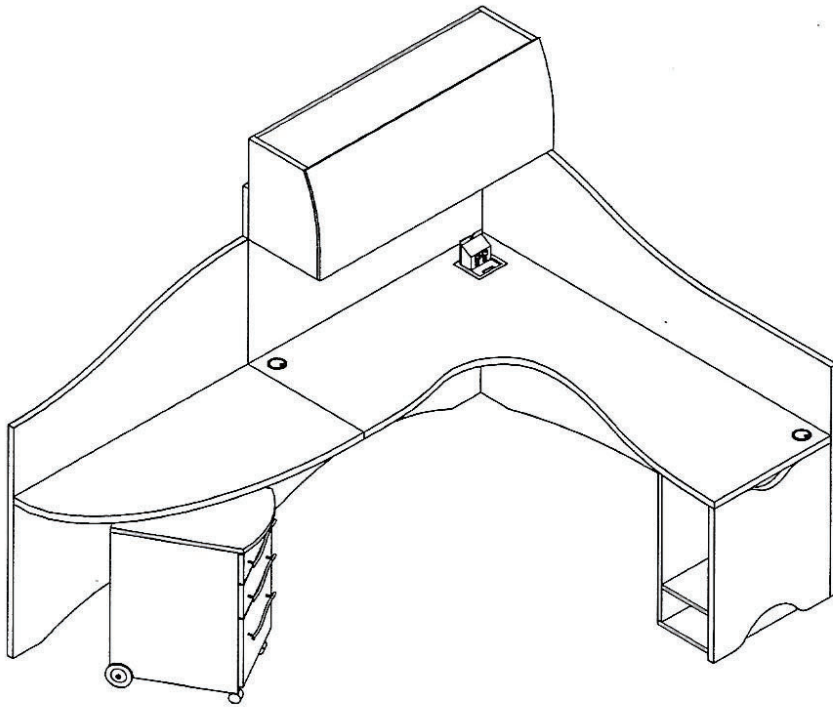

components™

ORGANIC
OFFICE
FURNITURE

Application Guide

Effective July 15, 2001

PRIVATE OFFICE 1

Model No.	Description	Qty		
Q1BW7230	Worksurface Bullet 72Wx30D	1		
Q1RW4824	Worksurface Rectangular 48Wx24D	1		
Q2BB22	Pedestal 2 Box, 1 File Drawer 16x22x28	1		
Q3SLBS28	Single Leg, 2-3/8" Dia.x28H - Tapered Brushed Stainless	3		