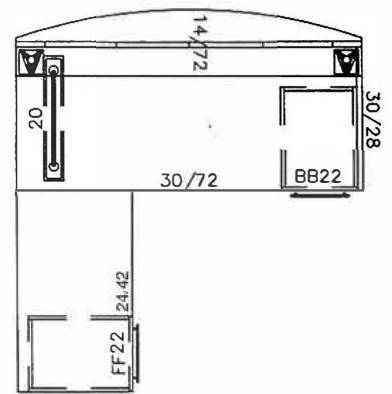

Model No.	Description	Qty		
Q1BF7214	Worksurface Bow Front 72Wx14D	1		
Q1RW4224	Worksurface Rectangular 42Wx24D	1		
Q1RW7230	Worksurface Rectangular 72Wx30D	1		
Q2BB22	Pedestal 2 Box, 1 File Drawer 16x22x28	1		
Q2FF22	Pedestal 2 File Drawers 16x22x28	1		
Q3DL2028	Double Leg 20x2x28 - Silver Powder Coat	1		
Q4UP12	Transaction Top Support Post (Pair)	1		
Q3SP3028	Support Panel 30Wx1-1/4x28h	1		
Q3FP7241	Full Support Panel 72Wx1-1/4x41	1