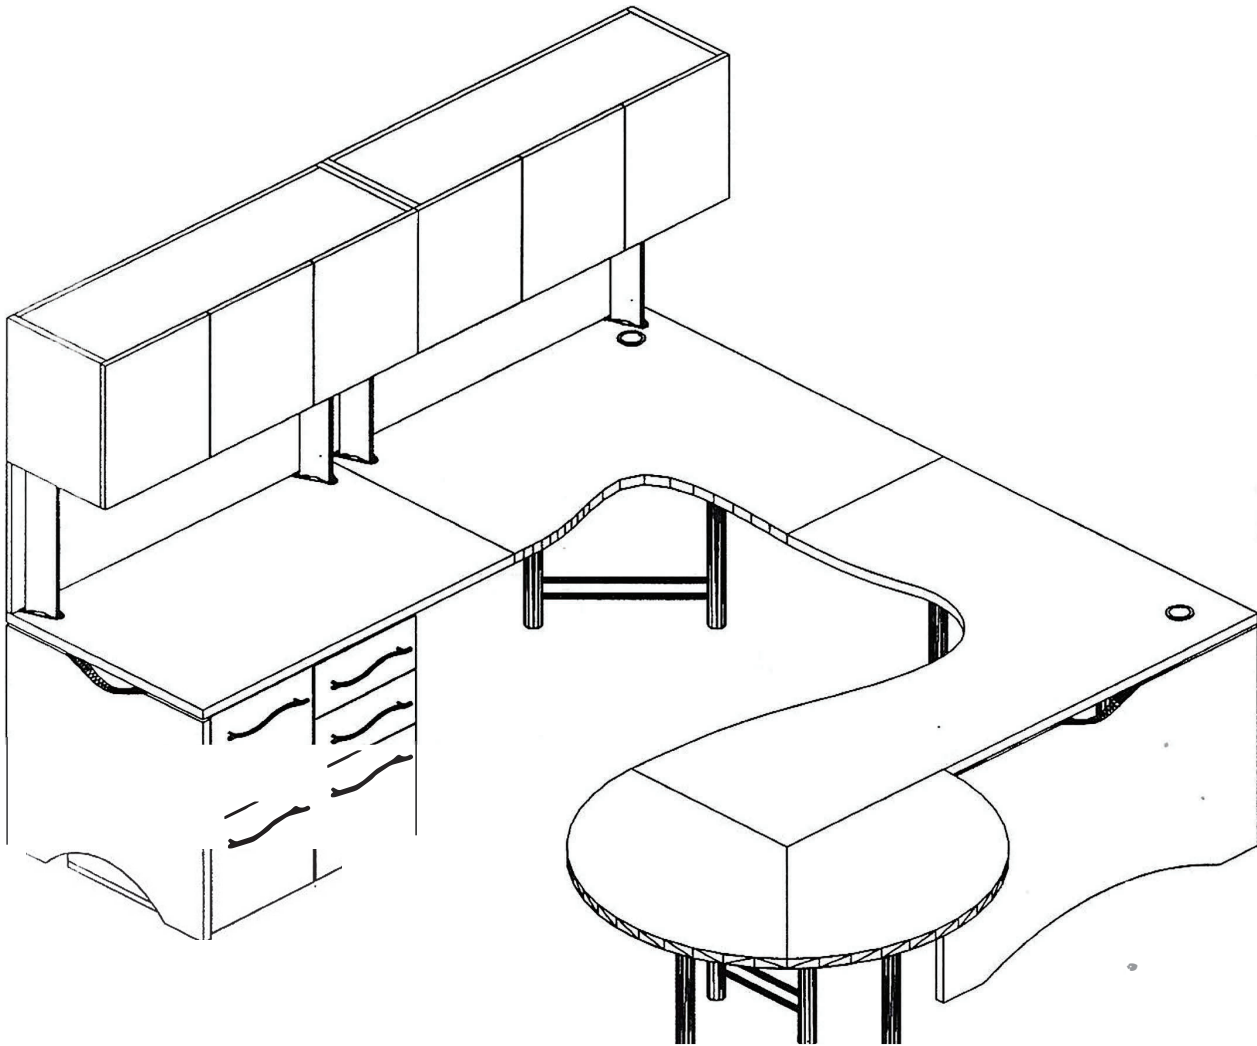

PRIVATE OFFICE 9