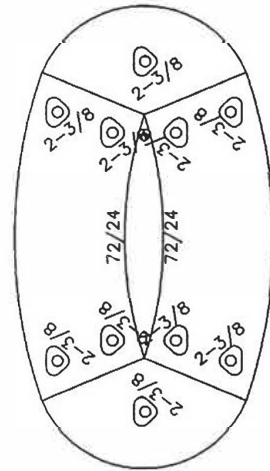

Model No.	Description	Qty		
Q1AR7224	Worksurface Arched 72Wx24D	2		
Q1AE24	Worksurface Arch Extensions 24"R	2		
Q3SLBS28	Single Leg, 2-3/8" Dia.x28H - Tapered Brushed Stainless	10