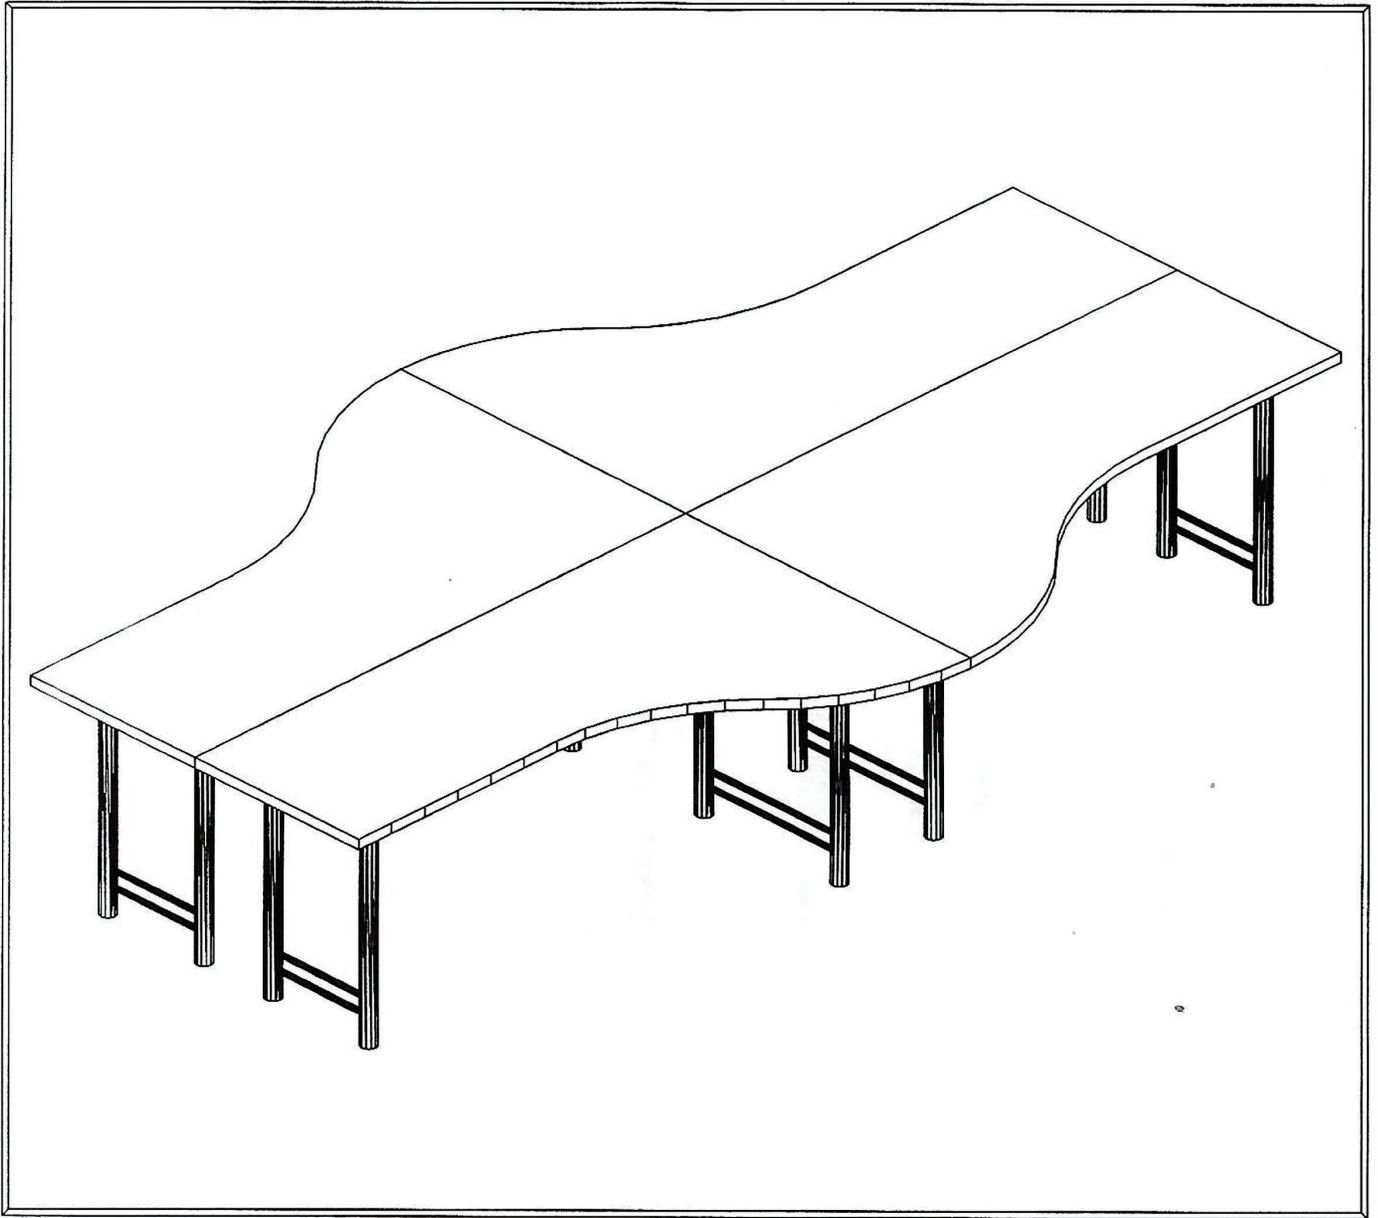

TASK SPECIFIC 2