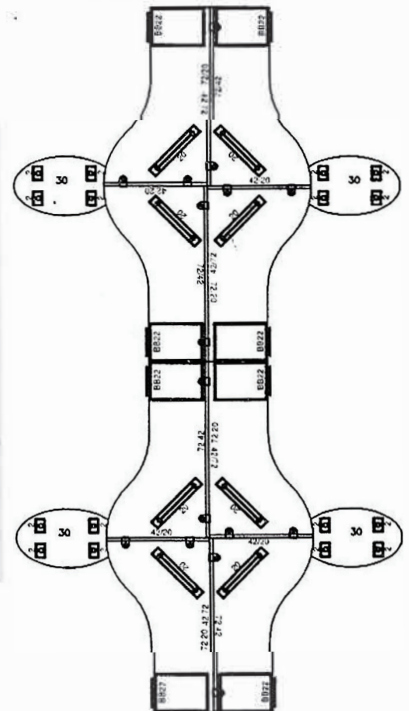

Model No.	Description	Qty		
Q1BR30	Table Top Bite Radius 30"R 37-1/2Wx24D	4		
Q1SJ4272	Worksurface Ski Jump, 42Wx72D 24" Runoff	4		
Q1SJ7242	Worksurface Ski Jump, 72Wx42D 24" Runoff	4		
Q2BB22	Pedestal 2 Box, 1 File Drawer 16x22x28	8		
Q3DL2028	Double Leg 20x2x28 - Silver Powder Coat	8		
Q3SLSM28	Single Leg, Mobile 2" Dia.x28H - Straight Silver Powder Coat	16		
Q6FS4220	Surface Mounted Screen, Fabric 42x1-1/4x20	4		
Q6FS7220	Surface Mounted Screen, Fabric 72x1-1/4x20	4