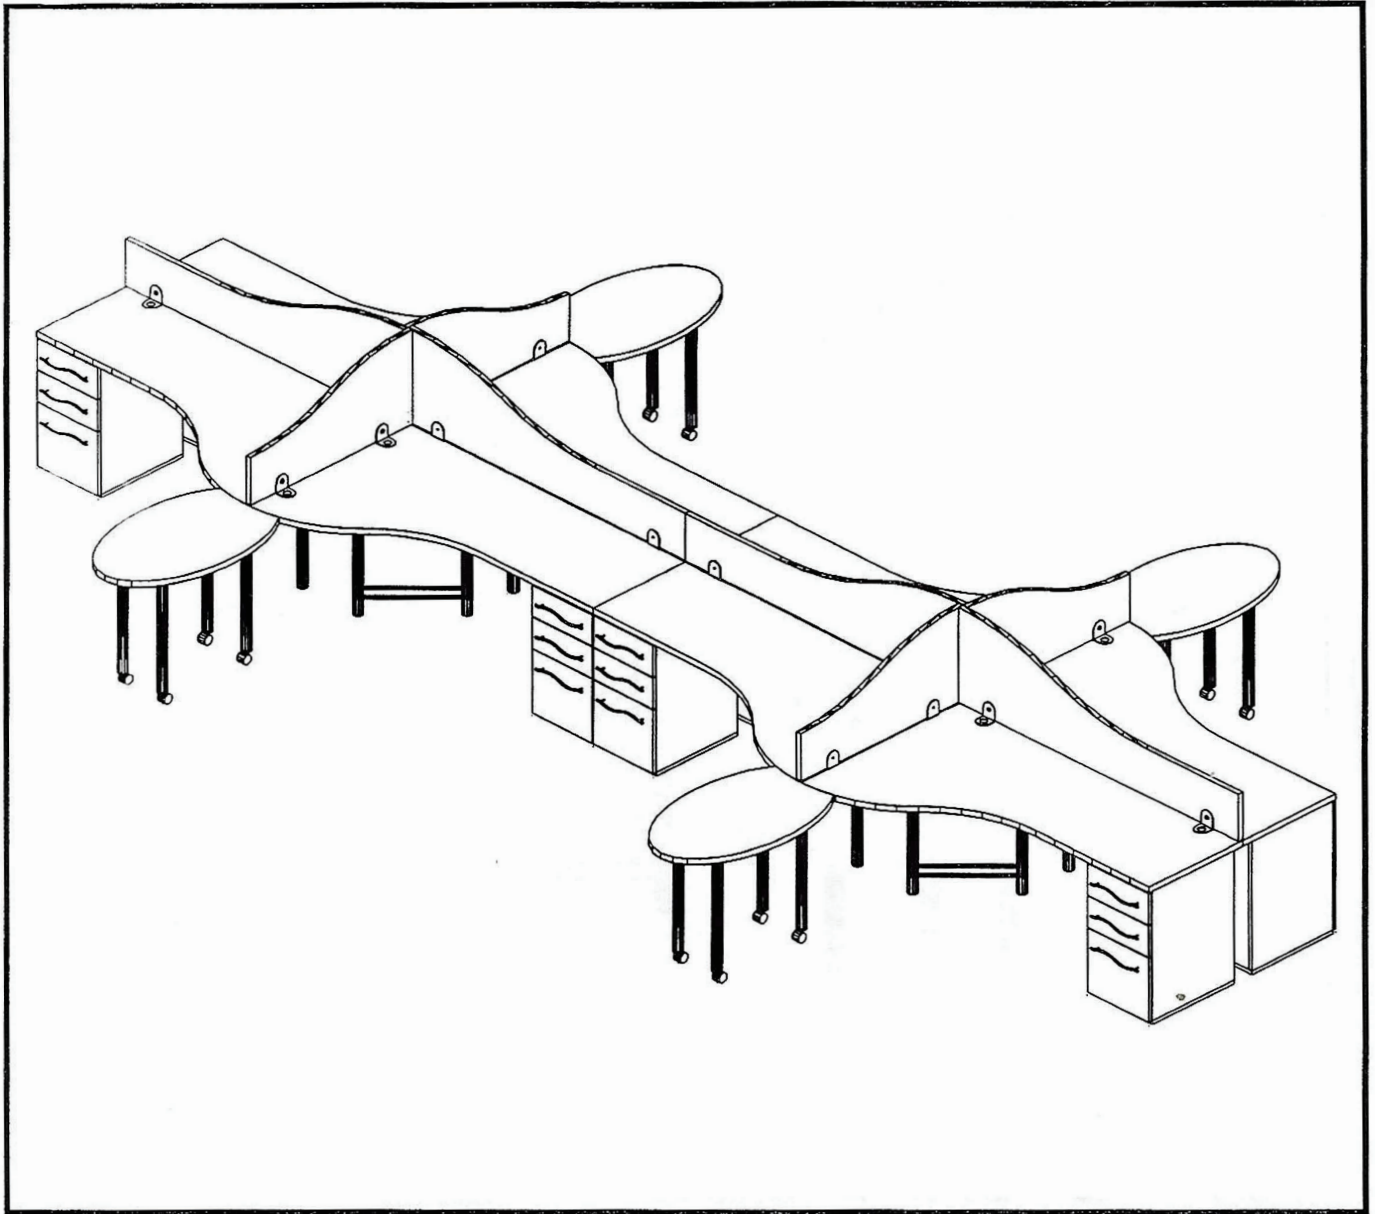

OPEN OFFICE 8