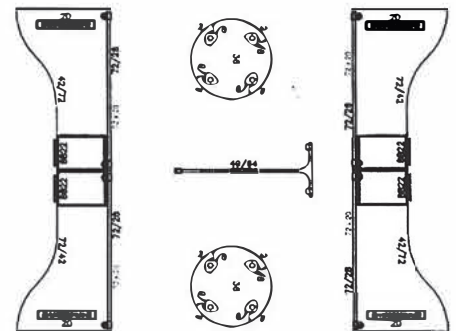

Model No.	Description	Qty		
Q1FR36	Table Top Round 36" Dia.	2		
Q1SJ4272	Worksurface Ski Jump 42Wx72D	2		
Q1SJ7242	Worksurface Ski Jump 72Wx42D	2		
Q2BB22	Pedestal 2 Box, 1 File Drawer 16x22x28	4		
Q3DL2028	Double Leg 20x2x28 - Silver Powder Coat	4		
Q3SLBS28	Single Leg, 2-3/8" Dia.x28H - Tapered Brushed Stainless	8		
Q3SP7228	Support Panel 72Wx1-1/4x28H	4		
Q6FS7220	Surface Mounted Screen, Fabric 72x1-1/4x20	4		
Q6MB4964	Mobile Screen 49x24x64	1