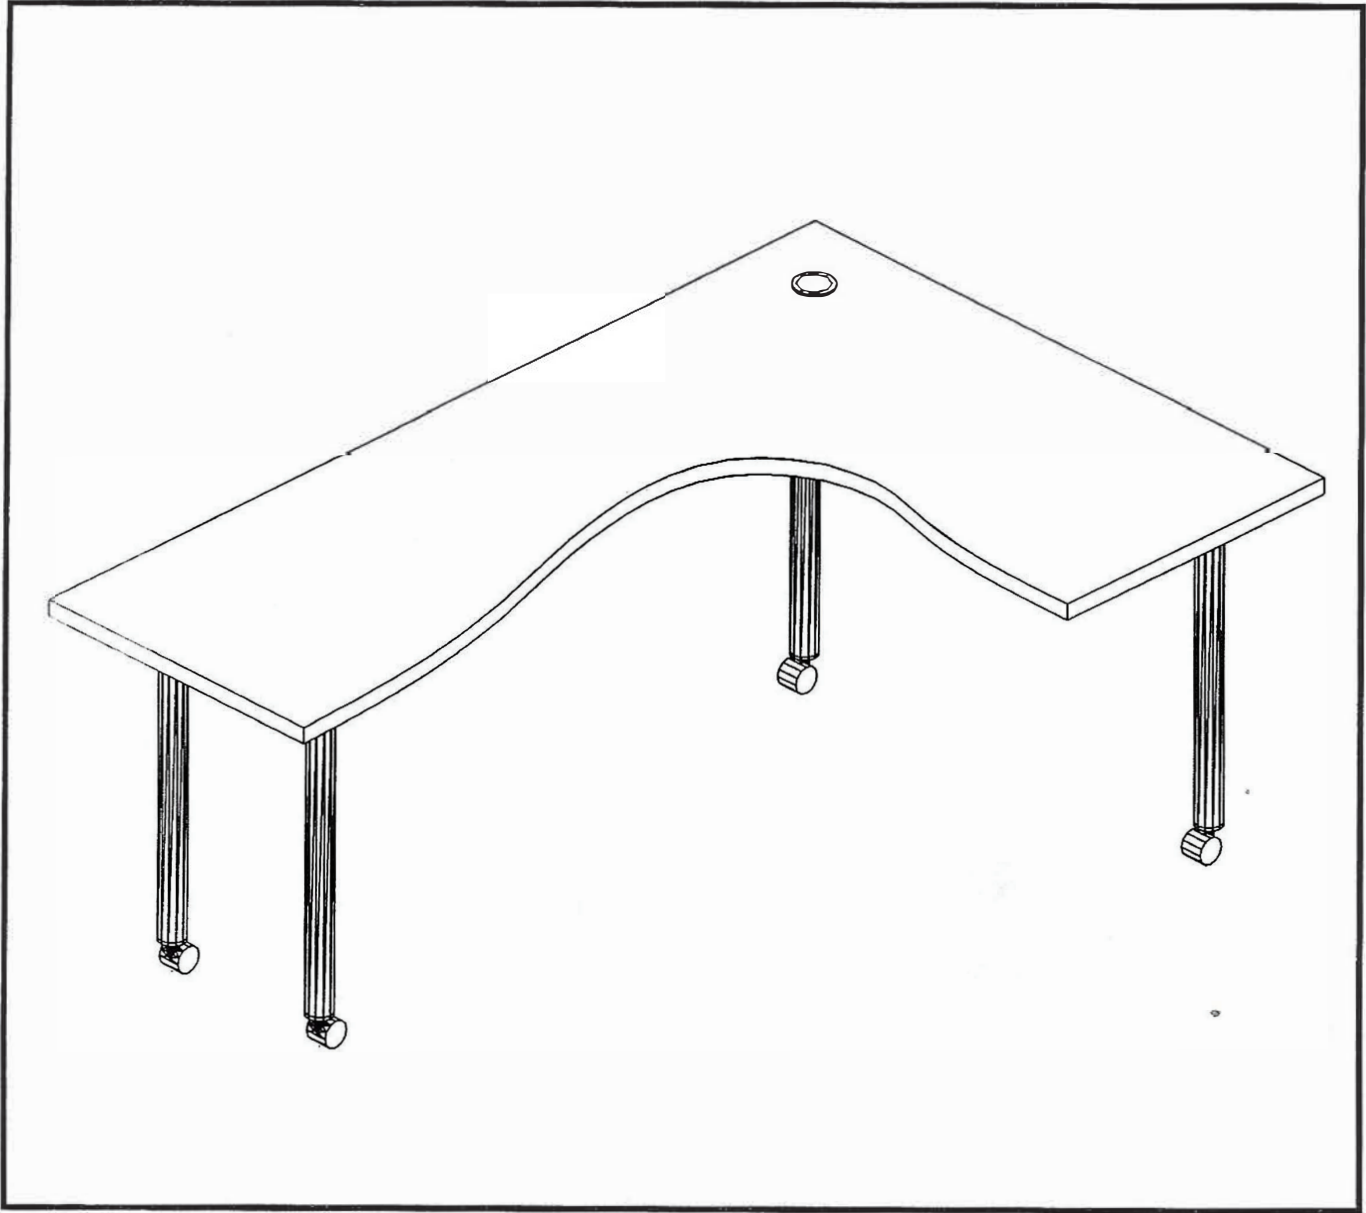

TASK SPECIFIC 7