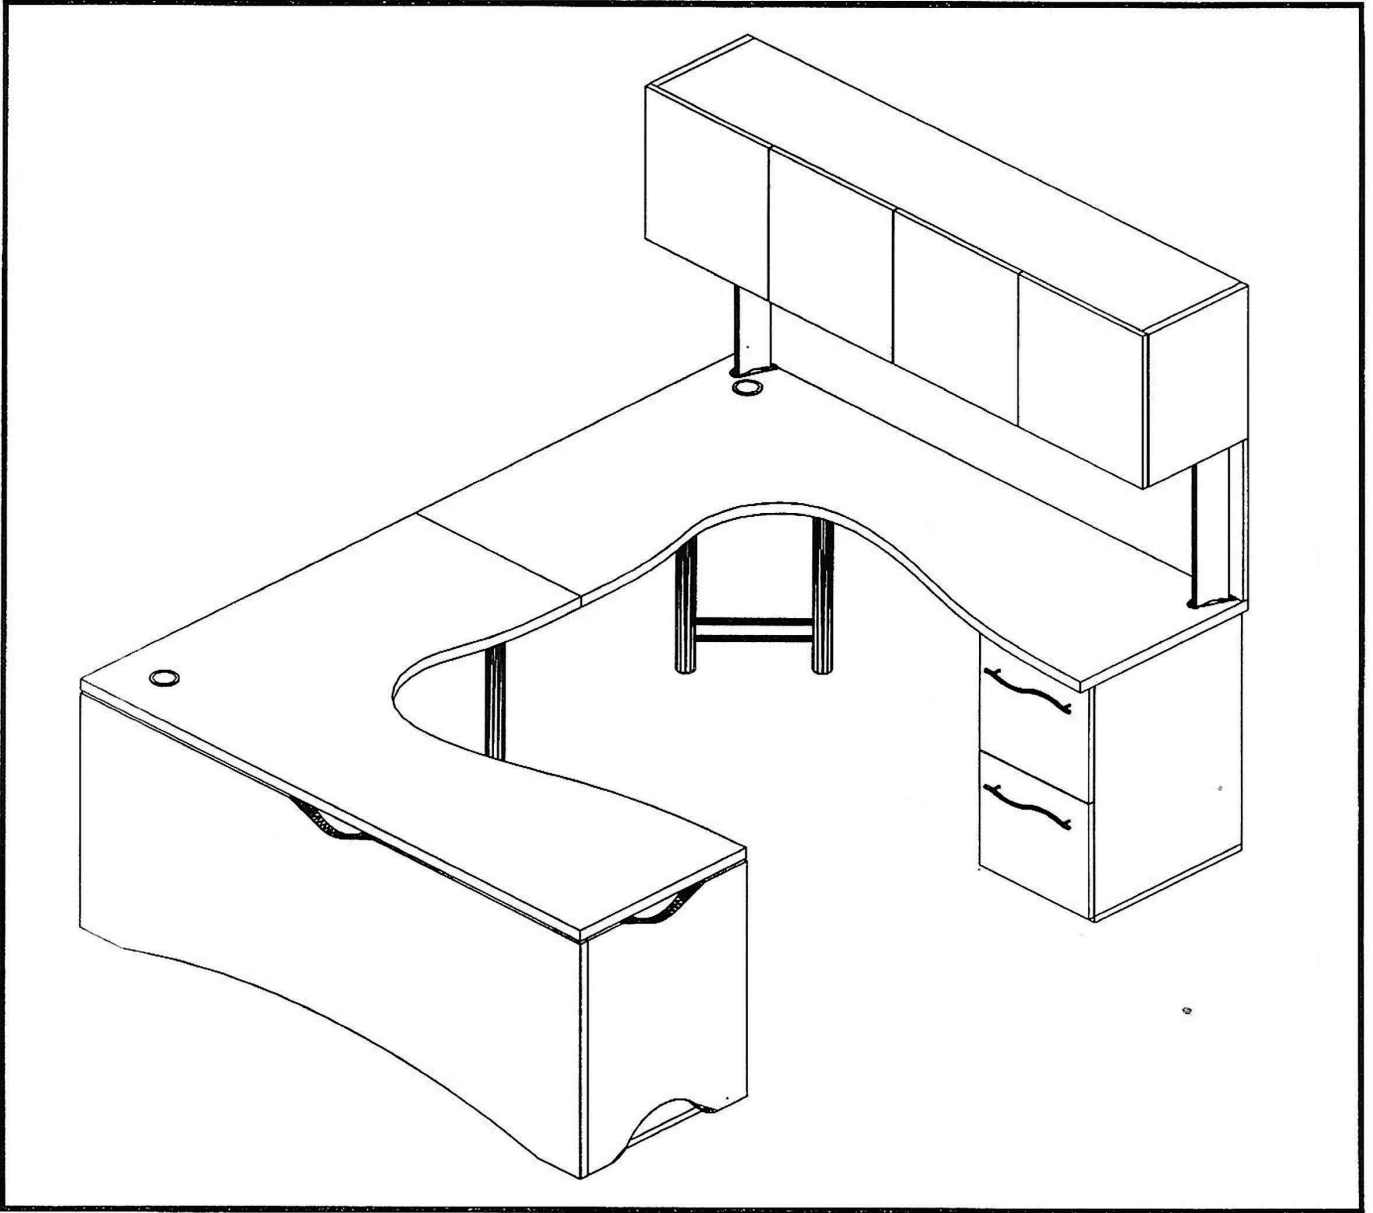

PRIVATE OFFICE 8