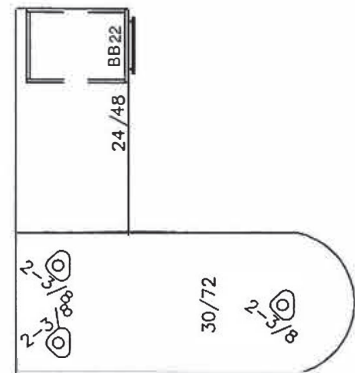

components™

ORGANIC
OFFICE
FURNITURE

Application Guide

Effective July 15, 2001

PRIVATE OFFICE 1

Model No.	Description	Qty		
Q1BW7230	Worksurface Bullet 72Wx30D	1		
Q1RW4824	Worksurface Rectangular 48Wx24D	1		
Q2BB22	Pedestal 2 Box, 1 File Drawer 16x22x28	1		
Q3SLBS28	Single Leg, 2-3/8" Dia.x28H - Tapered Brushed Stainless	3		

PRIVATE OFFICE 2

Model No.	Description	Qty		
Q1FT36-24	Worksurface Flat Tire 36Dia	1		
Q1C07248	Worksurface Organic Corner 72Wx48D	1		
Q2BB22	Pedestal 2 Box, 1 File Drawer 16x22x28	1		
Q3SL22D28	Single Leg, 2" Dia.x28H - Straight Silver Powder Coat	1		
Q3DL1428	Double Leg 14x2x28 - Silver Powder Coat	1		
Q3SP4828	Support Panel 48Wx1-1/4X28H	1		