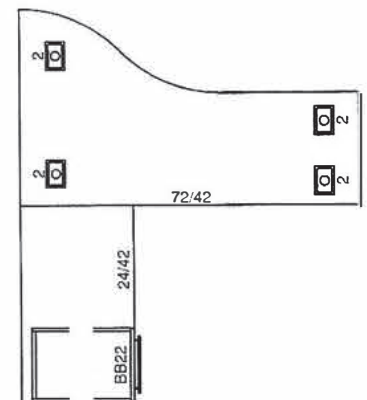

Model No.	Description	Qt		
Q1RW4224	Worksurface Rectangular 42Wx24D	1		
Q1SJ7242	Worksurface Ski Jump, 72Wx42D 24 Runoff	1		
Q2BB22	Pedestal 2 Box, 1 File Drawer 16x22x28	1		
Q3SL2D28	Single Leg, 2" Dia.x28 High - Straight Silver Powder Coat	4