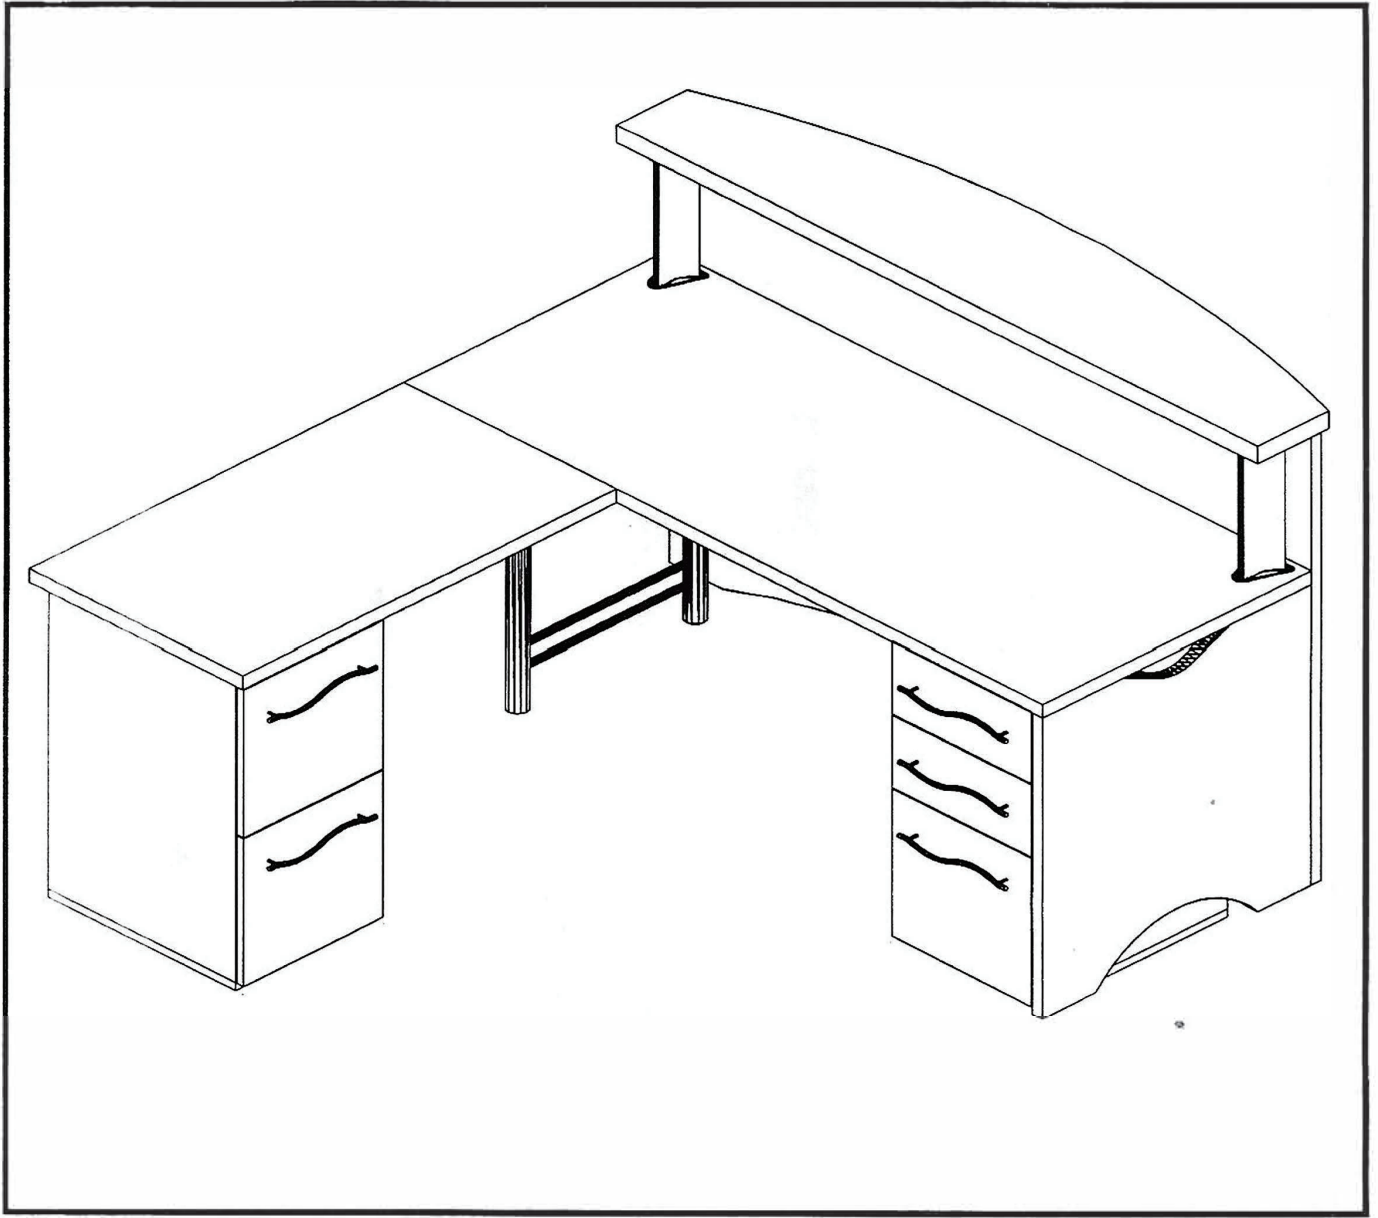

TASK SPECIFIC 4