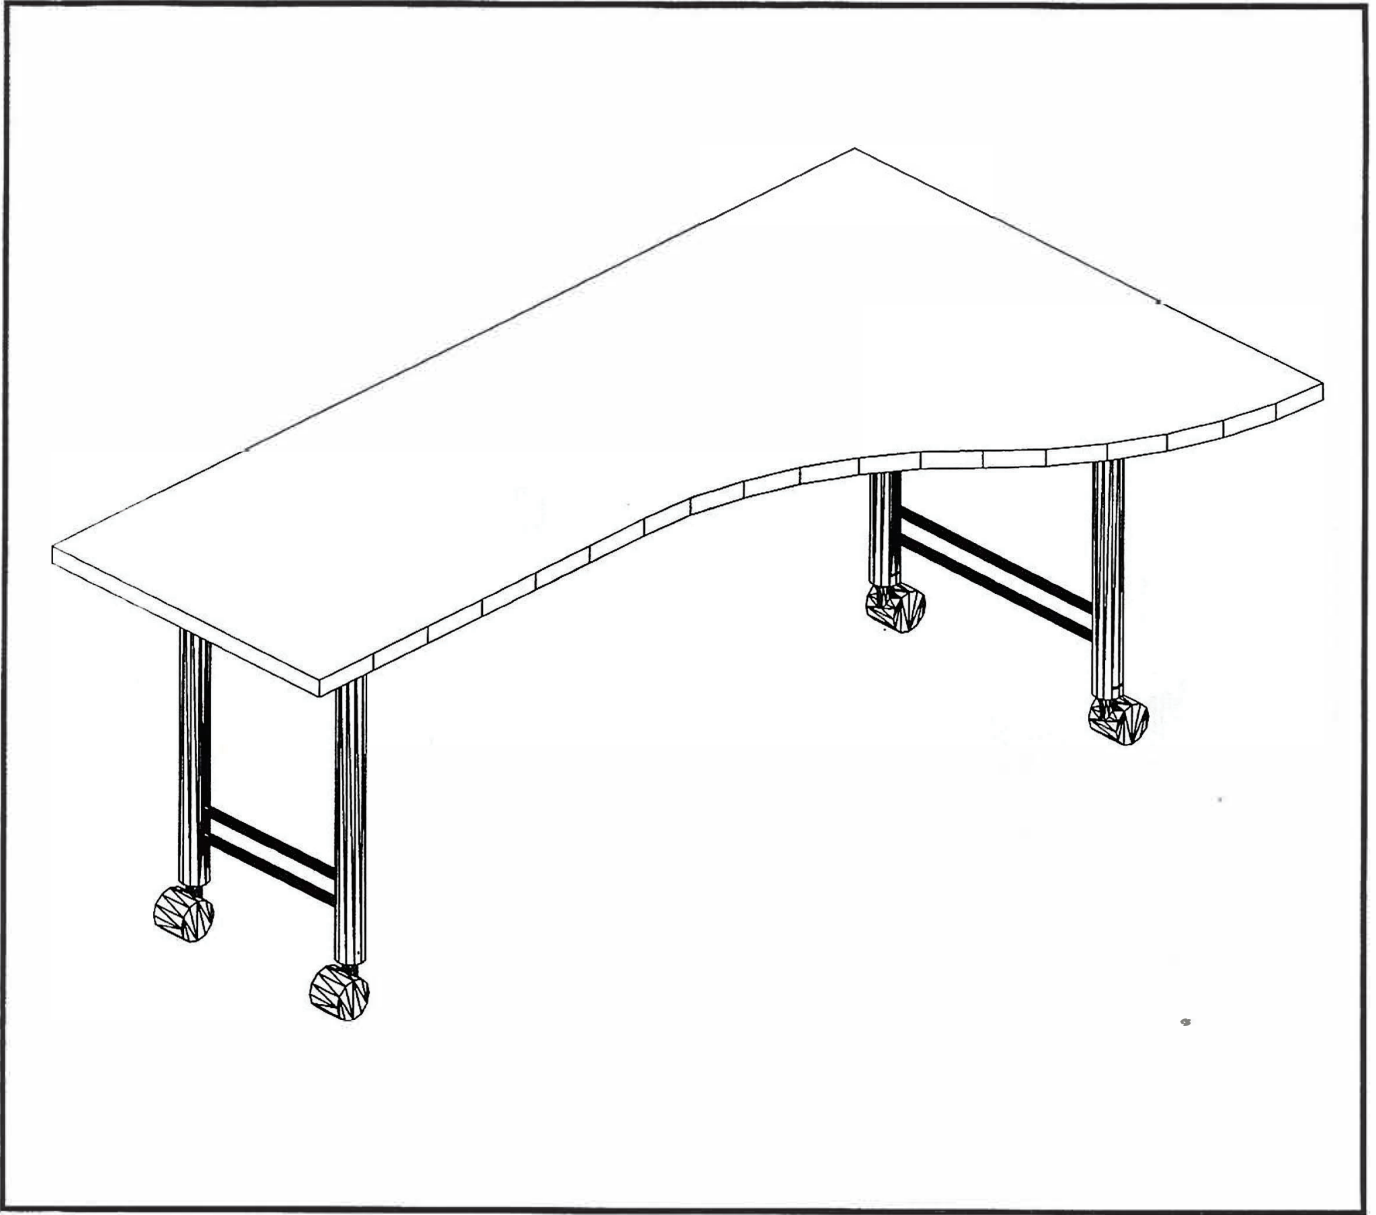

TASK SPECIFIC 6