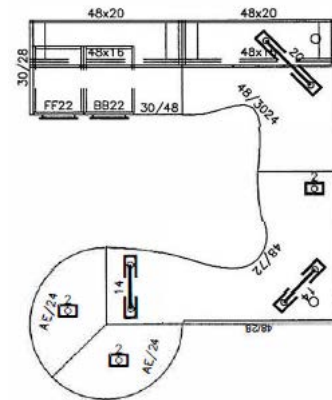

Model No.	Description	Qty
Q1AE24	Worksurface Arch Extension 135",24" Runoff	2
Q1CO48/3024	Worksurface Organic Corner 48Wx48D	1
Q1CO4872	Worksurface Organic Corner 48Wx72D	1
Q1RW4830	Worksurface Rectangular 48Wx30D	1
Q2BB22	Pedestal 2 Box, 1 File Drawer 16x22x28	1
Q2FF22	Pedestal 2 File Drawers 16x22x28	1
Q3DL1428	Double Leg 14x2x28 - Silver Powder Coat	2
Q3DL2028	Double Leg 20x2x28 - Silver Powder Coat	1
Q3SL2028	Single Leg, 2" Dia.x28H - Straight, Silver Powder Coat	3
Q3SP3028	Support Panel 30Wx1-1/4x28H	1
Q3SP4828	Support Panel 48Wx1-1/4x28H	1
Q4SH48	Hinged Door Storage, Worksurface 48x16x18	2
Q6TP4820	Tack Panel 48x3/4x20	2