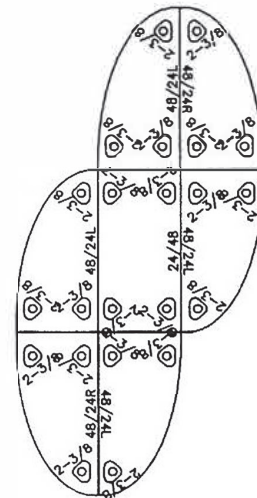

Model No.	Description	Qty		
Q1CB4824L	Worksurface Crab Claws 48Wx24D Left Hand	4		
Q1CB4824R	Worksurface Crab Claws 48Wx24D Right Hand	2		
Q1RW4824	Worksurface Rectangular 48Wx24D	1		
Q3SLBS28	Single Leg, 2-3/8" Dia.x28H - Tapered	22		
	Brushed Stainless