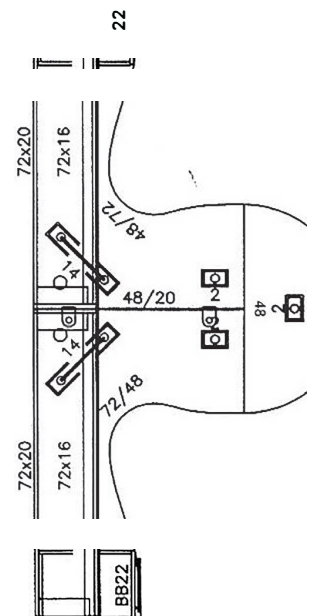

OPEN OFFICE 1

Model No.	Description	Qty		
Q1C04872	Worksurface Organic Corner 48Wx72D	1		
Q1C07248	Worksurface Organic Corner 72Wx48D	1		
Q1QR24	Worksurface Quarter Round 24" Radius	2		
Q2BB22	Pedestal 2 Box, 1 File Drawer 16x22x28	2		
Q3DL1428	Double Leg 14x2x28 - Silver Powder Coat	2		
Q3SL2D28	Single Leg, 2" Dia.x28H - Silver Powder Coat	2		
Q6FS7220	Surface Mounted Screen 72x1-1/4x20 Fabric	1		

OPEN OFFICE 2

Model No.	Description	Qty		
Q1C04872	Worksurface Organic Corner 48Wx72D	1		
Q1C07248	Worksurface Organic Corner 72Wx48D	1		
Q1HR48	Worksurface Half Round 48" Dia.	1		
Q2BB22	Pedestal 2 Box, 1 File Drawer 16x22x28	2		
Q3DL1428	Double Leg 14x2x28 - Silver Powder Coat	2		
Q3SL2028	Single Leg 2" Dia.x28H - Straight Silver Powder Coat	3		
Q4CF72	Curved Flipper Door Storage - Worksurface Mounted 72x16x18	2		
Q6PS4820	Surface Mounted PVC Screen 48x1/4x20	1		
*Q6TP7220	Tack Panel 72x3/4x20	2		