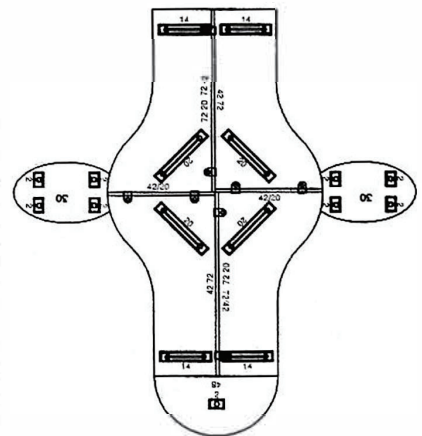

Model No.	Description	Qty		
Q1BR30	Table Top Bite Radius 30"R 37-1/2Wx24D	2		
Q1HR48	Worksurface Half Round 48" Dia.	1		
Q1SJ4272	Worksurface Ski Jump, 42Wx72D 24" Runoff	2		
Q1SJ7242	Worksurface Ski Jump, 72Wx42D 24" Runoff	2		
Q3DL1428	Double Leg 20x2x28 - Silver Powder Coat	4		
Q3DL2028	Double Leg 14x2x28 - Silver Powder Coat	4		
Q3SL2D28	Single Leg 2" Dia.x28H - Straight Silver Powder Coat	1		
Q3SLSM28	Single Leg , Mobile 2" Dia.x28H - Straight Silver Powder Coat	8		
Q6FS4220	Surface Mounted Screen, Fabric 42x1-1/4x20	2		
Q6FS7220	Surface Mounted Screen, Fabric 72x1-1/4x20	2