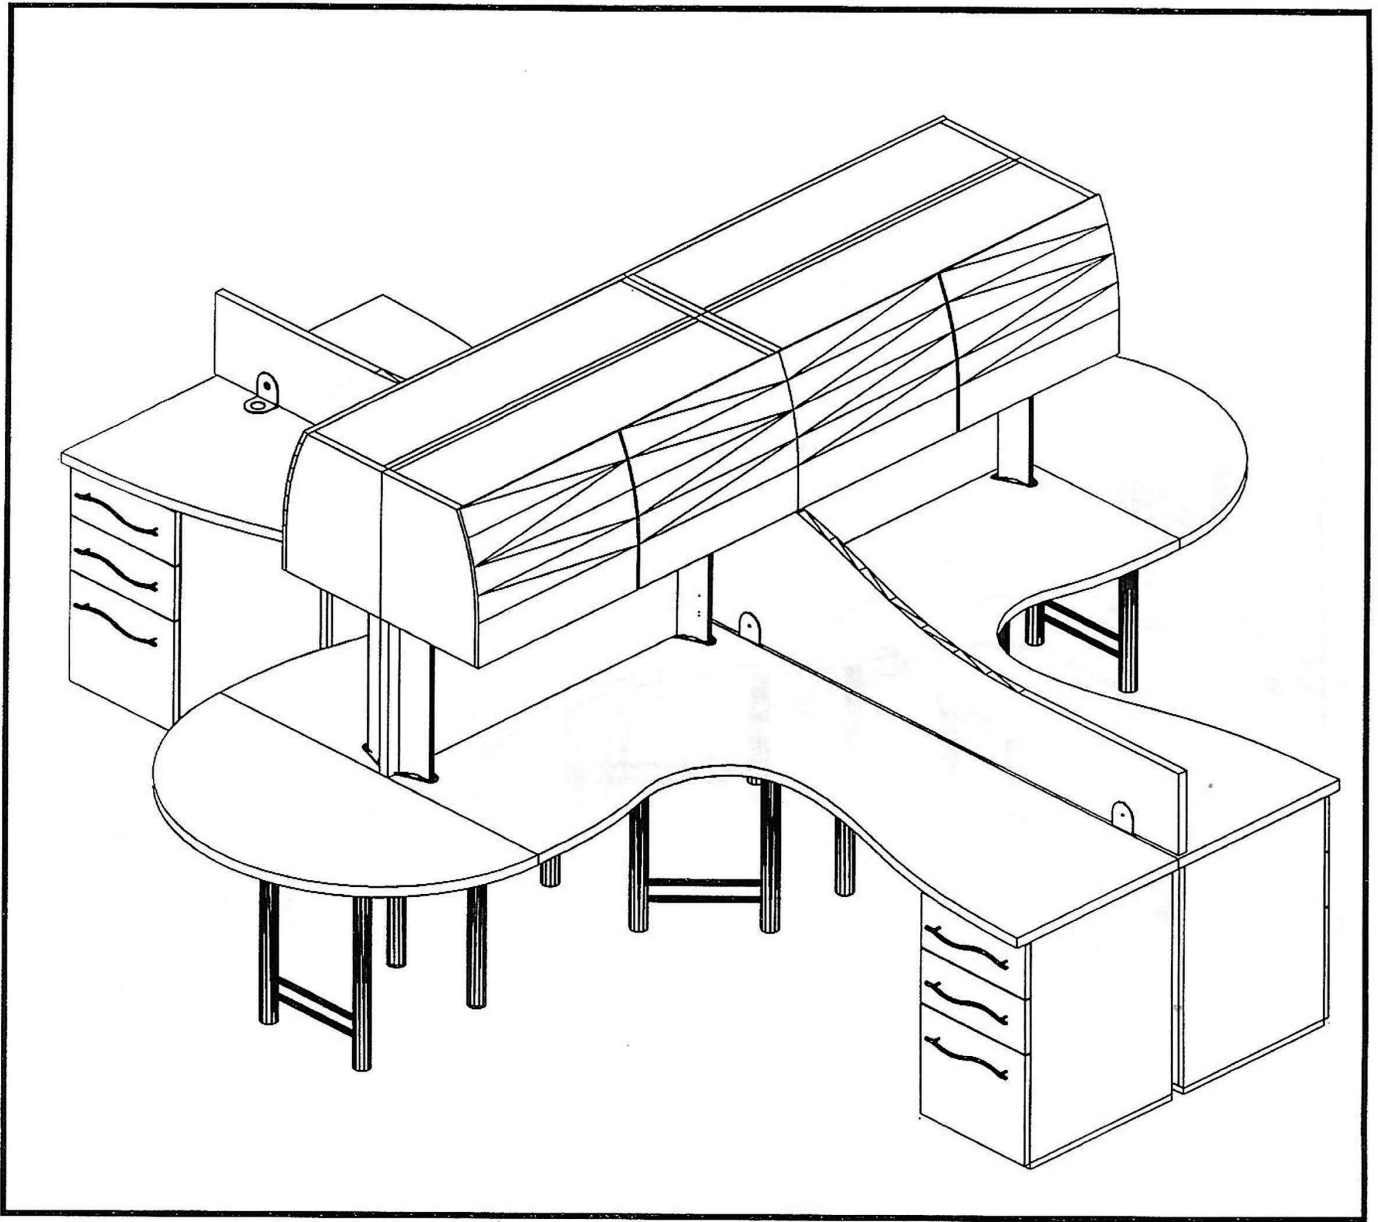

OPEN OFFICE 6