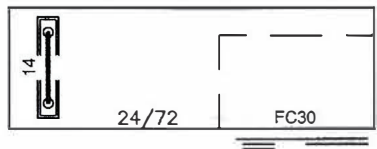

Model No.	Description	Qty		
Q1AR7230	Worksurface Arched 72Wx30D	1		
Q1RW7224	Worksurface Rectangular 72Wx24D	1		
Q2FC30-4	Mult-Pedestal 2 Box, 1 File, 1 Lateral File (Metal) 30-1/2x18-1/2x27-3/4	1		
Q3DL1428	Double Leg 14x2x28 - Silver Powder Coat	1		
Q3SL2D28	Single Leg, 2" Dia.x28H - Straight Silver Powder Coat	4