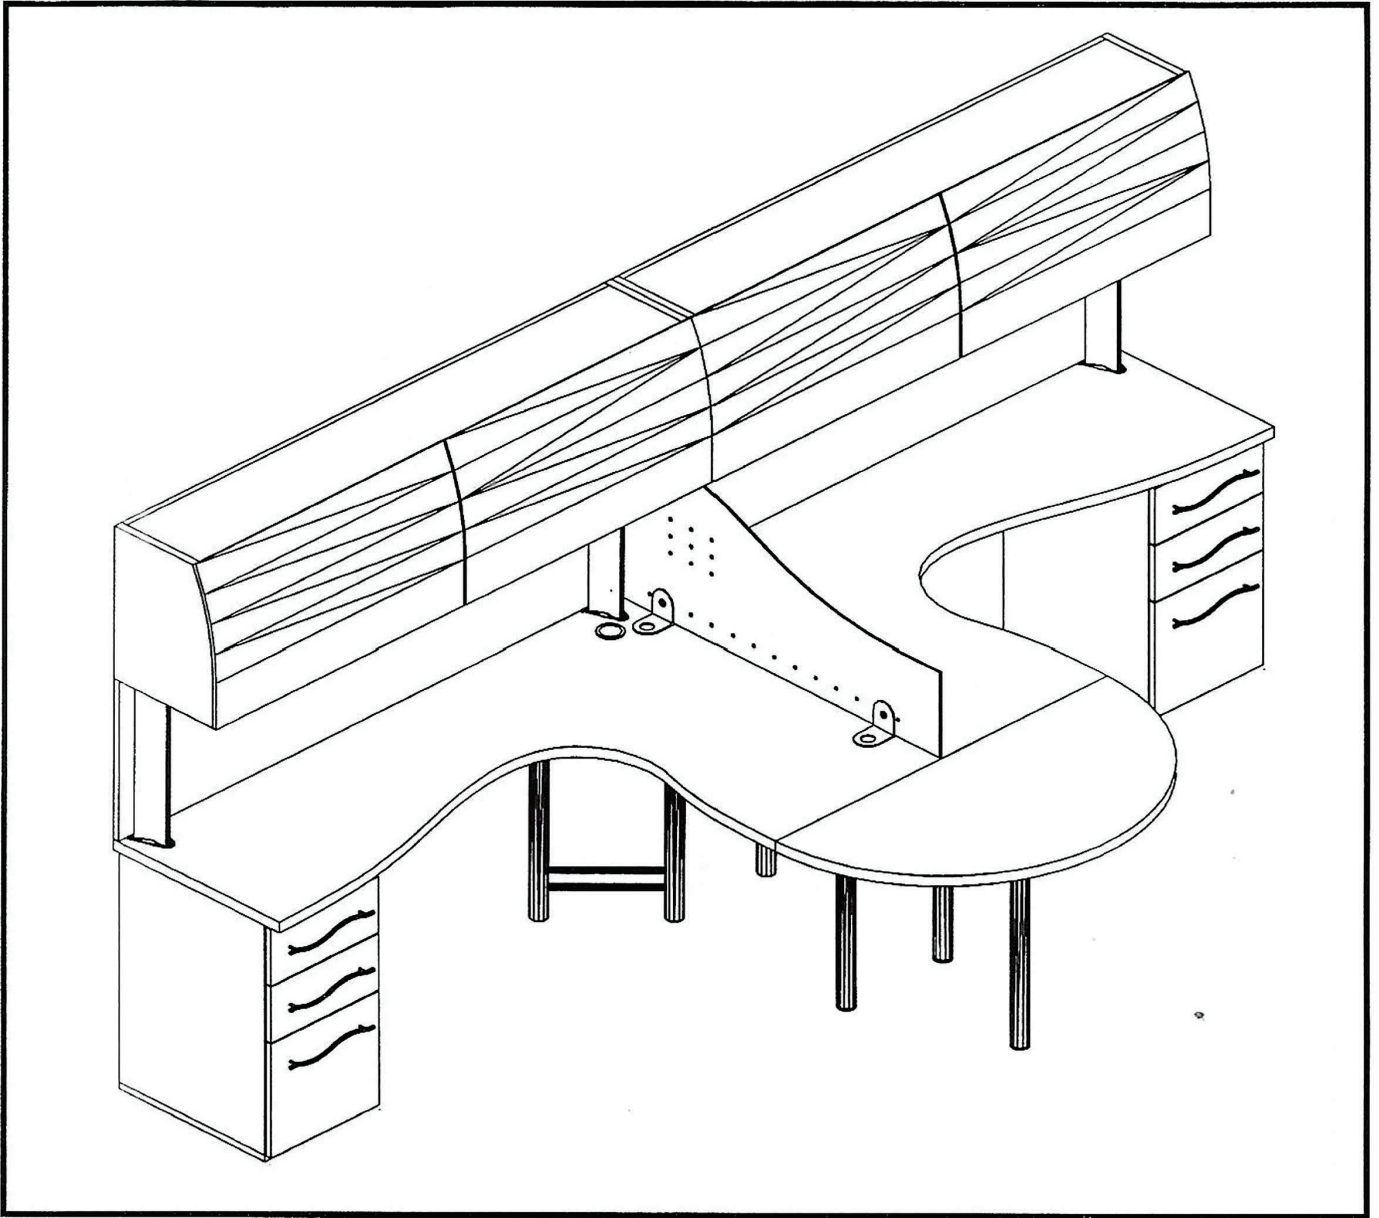

OPEN OFFICE 2