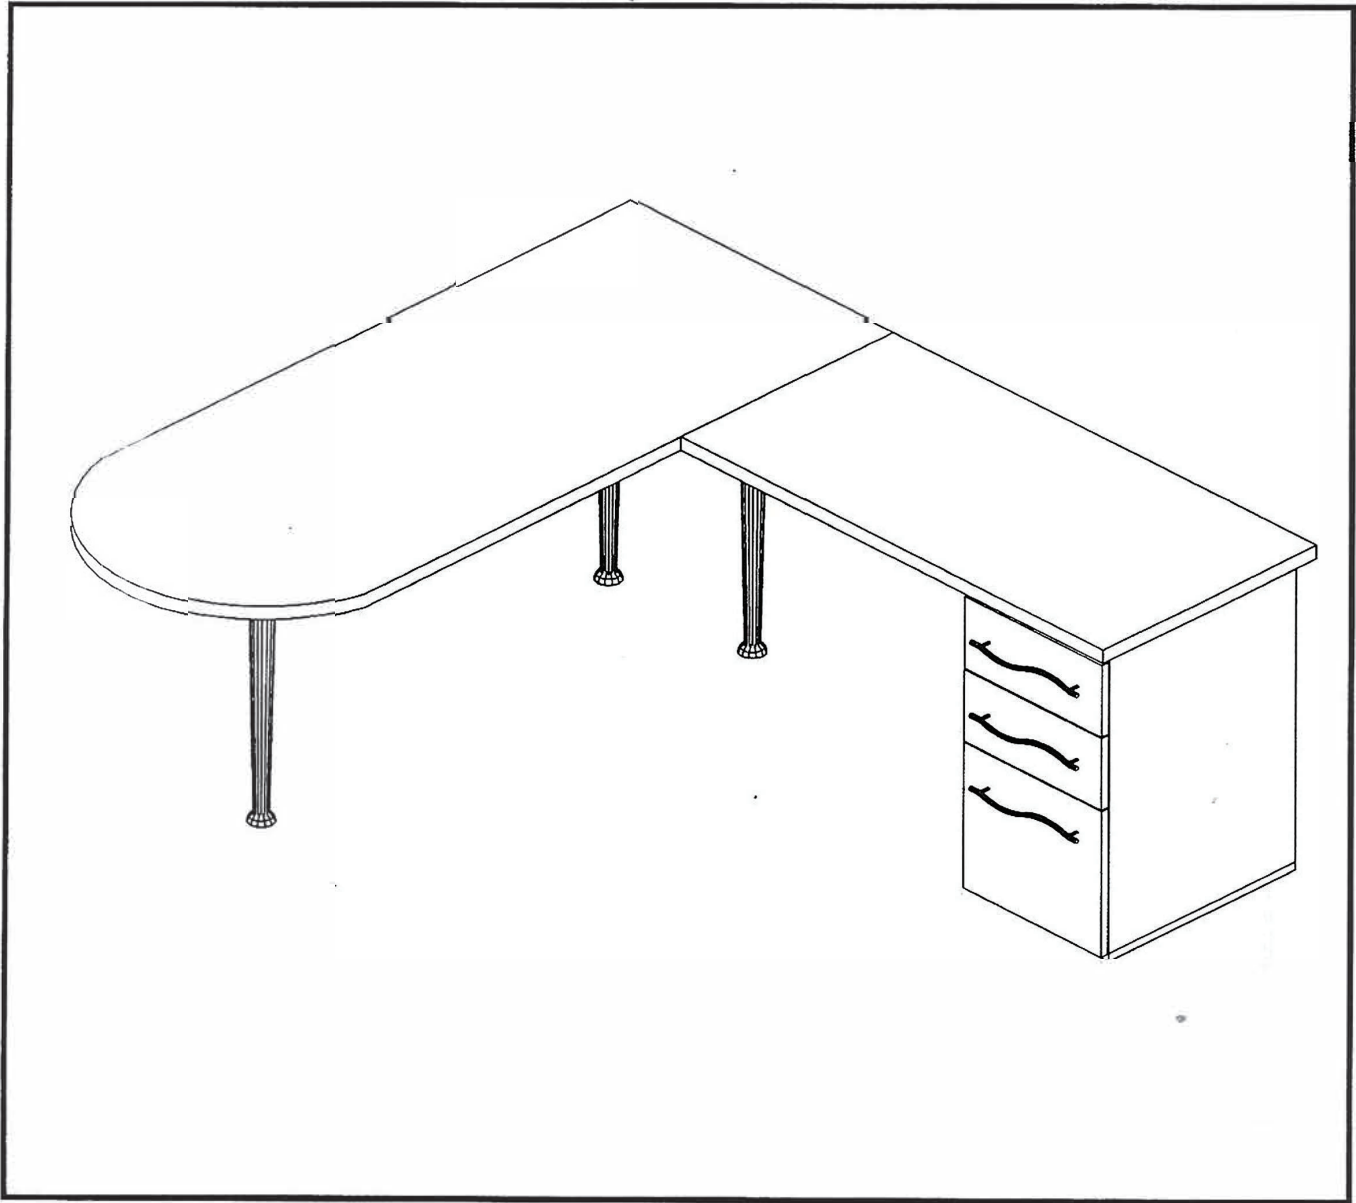

components™

ORGANIC
OFFICE
FURNITURE

Application Guide

Effective July 15, 2001

PRIVATE OFFICE 1

Model No.	Description	Qty		
Q1BW7230	Worksurface Bullet 72Wx30D	1		
Q1RW4824	Worksurface Rectangular 48Wx24D	1		
Q2BB22	Pedestal 2 Box, 1 File Drawer 16x22x28	1		
Q3SLBS28	Single Leg, 2-3/8" Dia.x28H - Tapered Brushed Stainless	3		