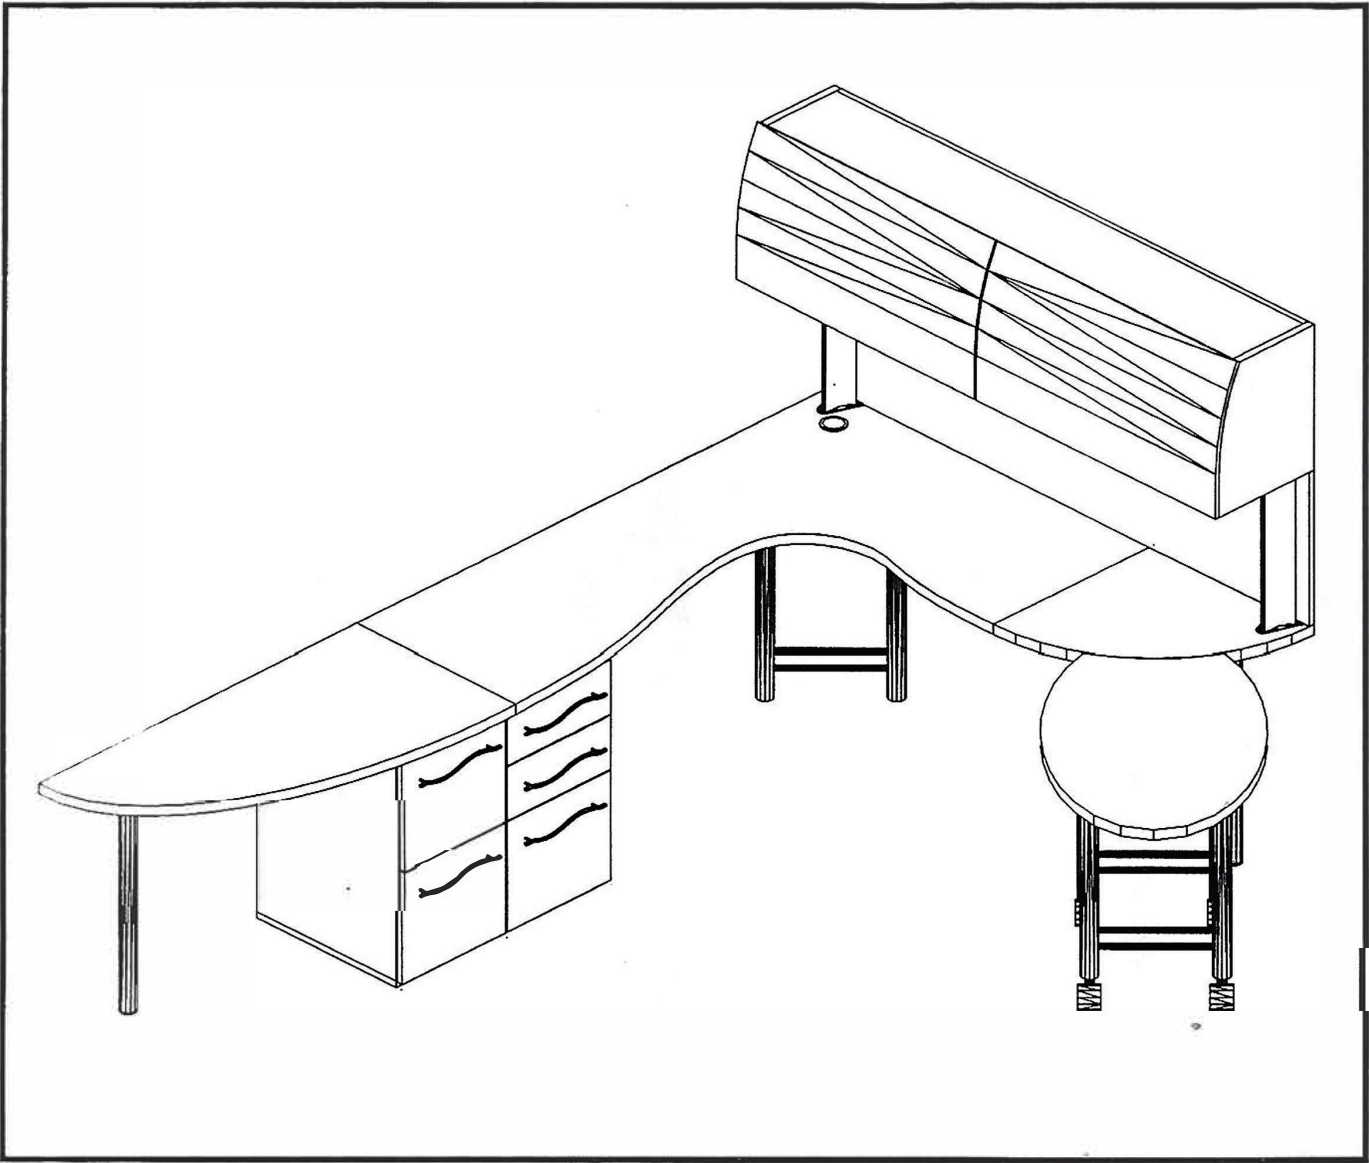

PRIVATE OFFICE 7