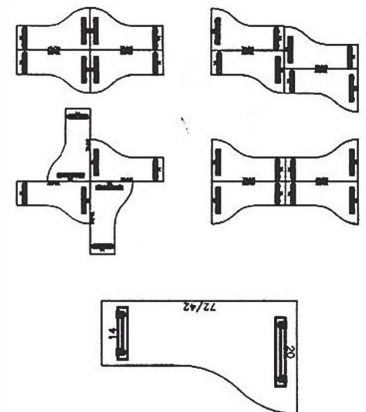

Model No.	Description	Qty		
Q1SJ7242	Worksurface Ski Jump 72Wx42D 24" Runoff	1		
Q3DLMB14	Double Leg Mobile 14x2x28 - Silver Powder Coat	1		
Q3DLMB20	Double Leg Mobile 20x2x28 - Silver Powder Coat	1