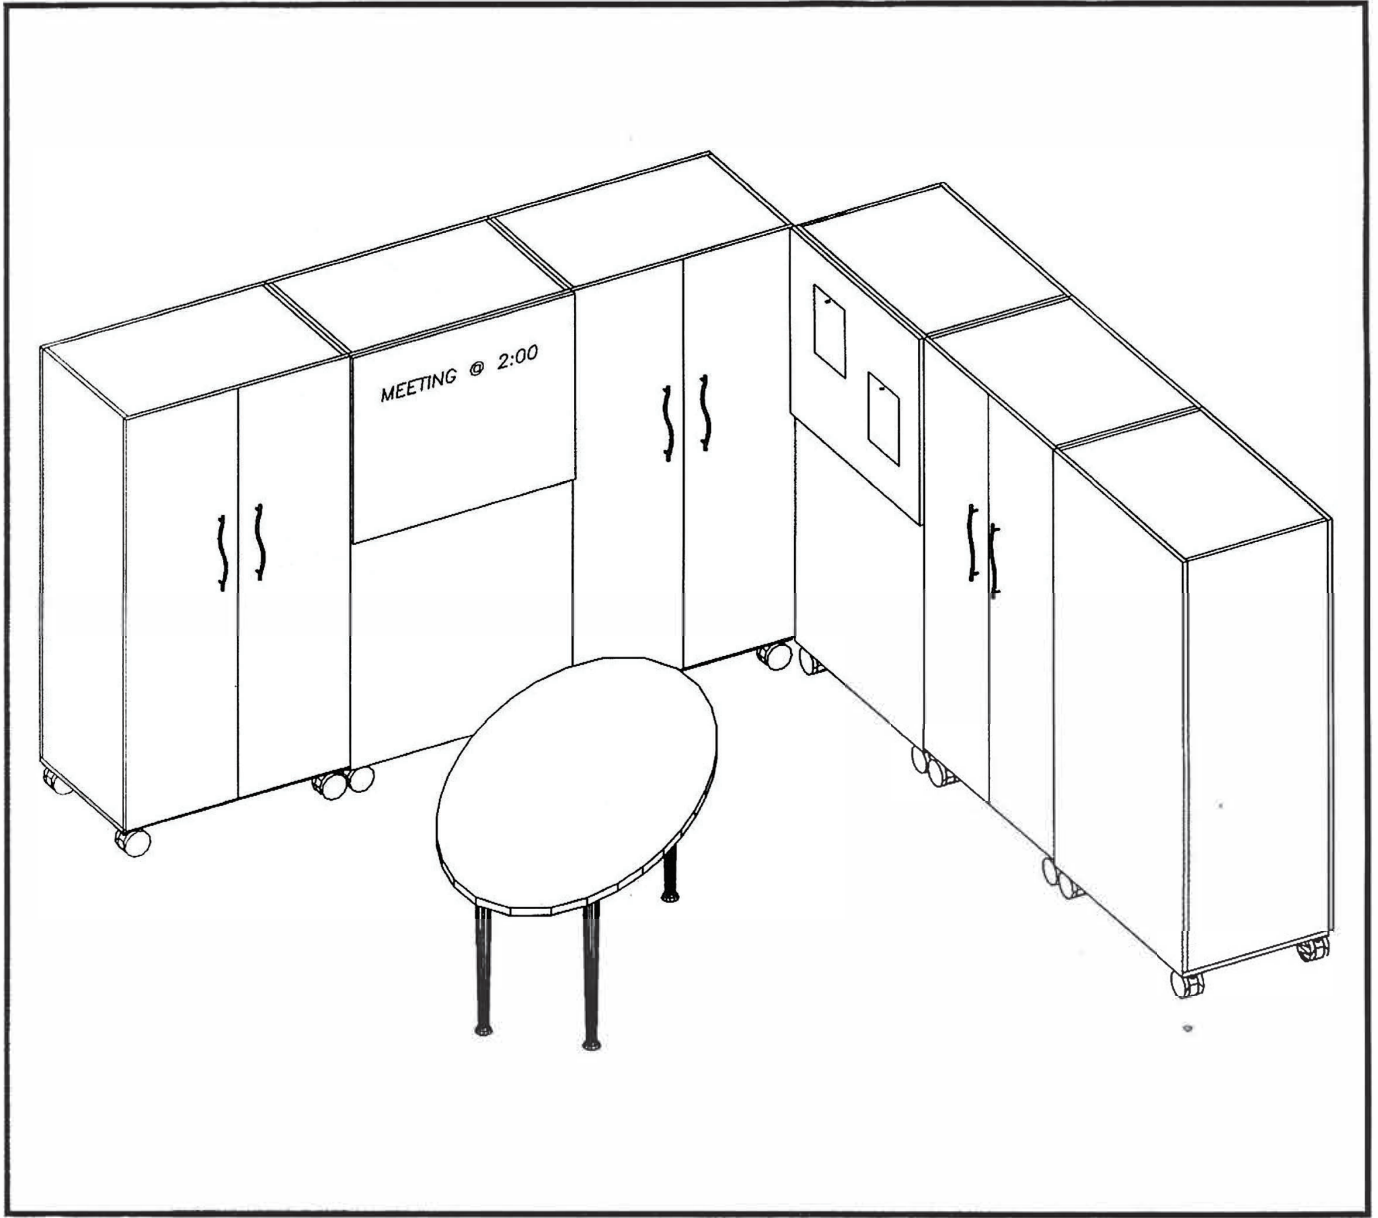

TASK SPECIFIC 8