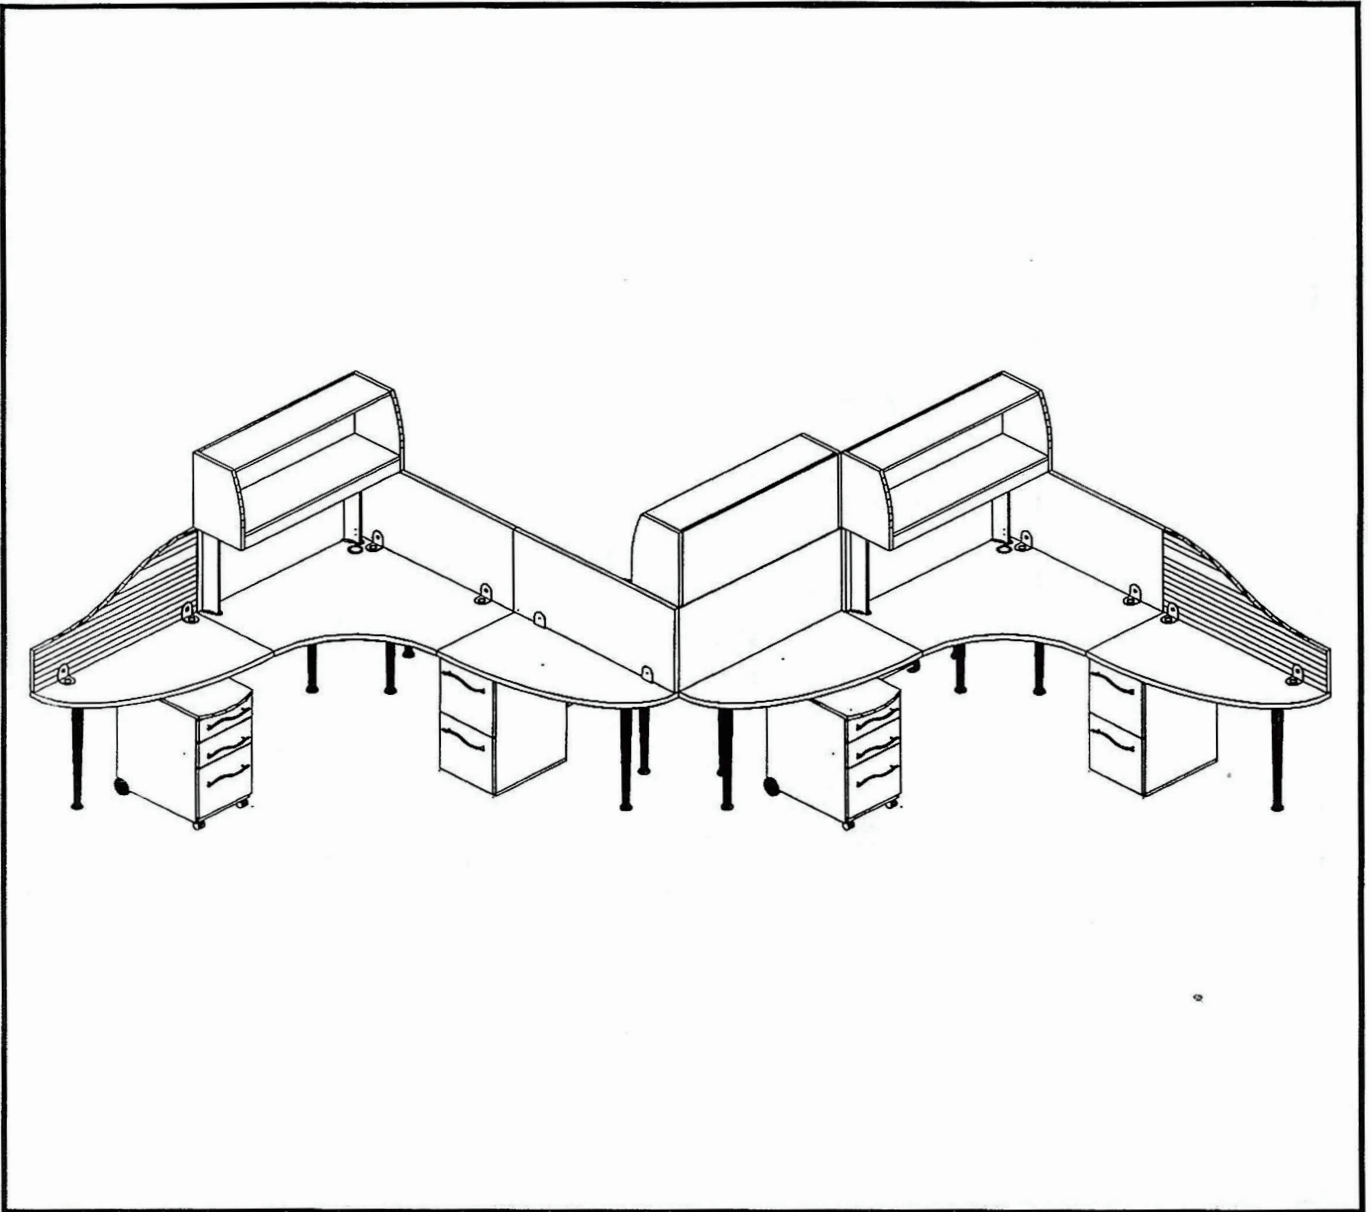

OPEN OFFICE 4