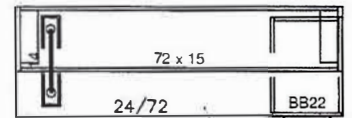

Model No.	Description	Qty		
Q1RW7224	Worksurface Rectangular 72Wx24D	1		
Q1SJ7242	Worksurface Ski Jump, 72Wx42D 24 Runoff	1		
Q2BB22	Pedestal 2 Box, 1 File Drawer 16x22x28	1		
Q3DL1428	Double Leg 14x2x28 - Silver Powder Coat	1		
Q3SL2D28	Single Leg, 2" Dia.x28H - Straight Silver Powder Coat	4		
Q4OP72	Storage Shelf, Worksurface Mount 72x15x18	1