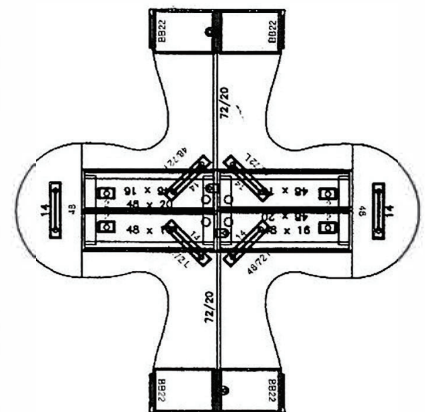

Model No.	Description	Qt		
Q1C04872	Worksurface Organic Corner 48Wx72D	2		
Q1C07248	Worksurface Organic Corner 72Wx48D	2		
Q1HR48	Worksurface Half Round 48" Dia.	2		
Q2BB22	Pedestal 2 Box, 1 File Drawer 16x22x28	4		
Q3DL1428	Double Leg 14x2x28 - Silver Powder Coat	6		
Q3SL2D28	Single Leg, 2" Dia.x28H - Straight Silver Powder Coat	4		
Q4CF48	Curved Flipper Door Storage 48x16x18 Worksurface Mounted	4		
.Q6DT4820	Double Sided Tack Panel 48x1-1/4x20	2		
Q6FS7220	Surface Mounted Screen, Fabric 72x1-1/4x20	2