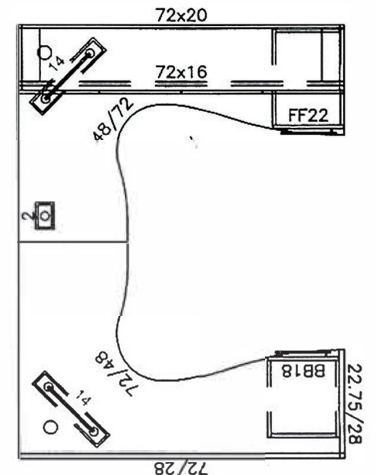

Model No.	Description	Qty		
Q1C04872	Worksurface Organic Corner 48Wx72D	1		
Q1C07248	Worksurface Organic Corner 72Wx48D	1		
Q2BB18	Pedestal 2 Box, 1 File Drawer 16x18x28	1		
Q2FF22	Pedestal 2 File Drawers 16x22x28	1		
Q2SL2D28	Single Leg, 2" Dia.x28H - Straight Silver Powder Coat	1		
Q3DL1428	Double Leg 14x2x28 - Silver Powder Coat	2		
Q3SP-SP	Support Panel 22.75Wx1-1/4x28H	1		
Q3SP7228	Support Panel 72Wx1-1/4x28H	1		
Q4SH72	Hinged Door Storage, Worksurface 72x16x18	1		
Q6TP7220	Tack Panel 72x3/4x20	1