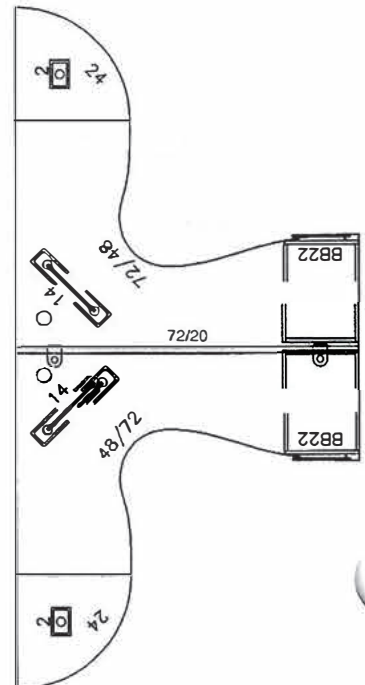

Model No.	Description	Qty		
Q1C04872	Worksurface Organic Corner 48Wx72D	1		
Q1C07248	Worksurface Organic Corner 72Wx48D	1		
Q1QR24	Worksurface Quarter Round 24" Radius	2		
Q2BB22	Pedestal 2 Box, 1 File Drawer 16x22x28	2		
Q3DL1428	Double Leg 14x2x28 - Silver Powder Coat	2		
Q3SL2D28	Single Leg, 2" Dia.x28H - Silver Powder Coat	2		
Q6FS7220	Surface Mounted Screen 72x1-1/4x20 Fabric	1