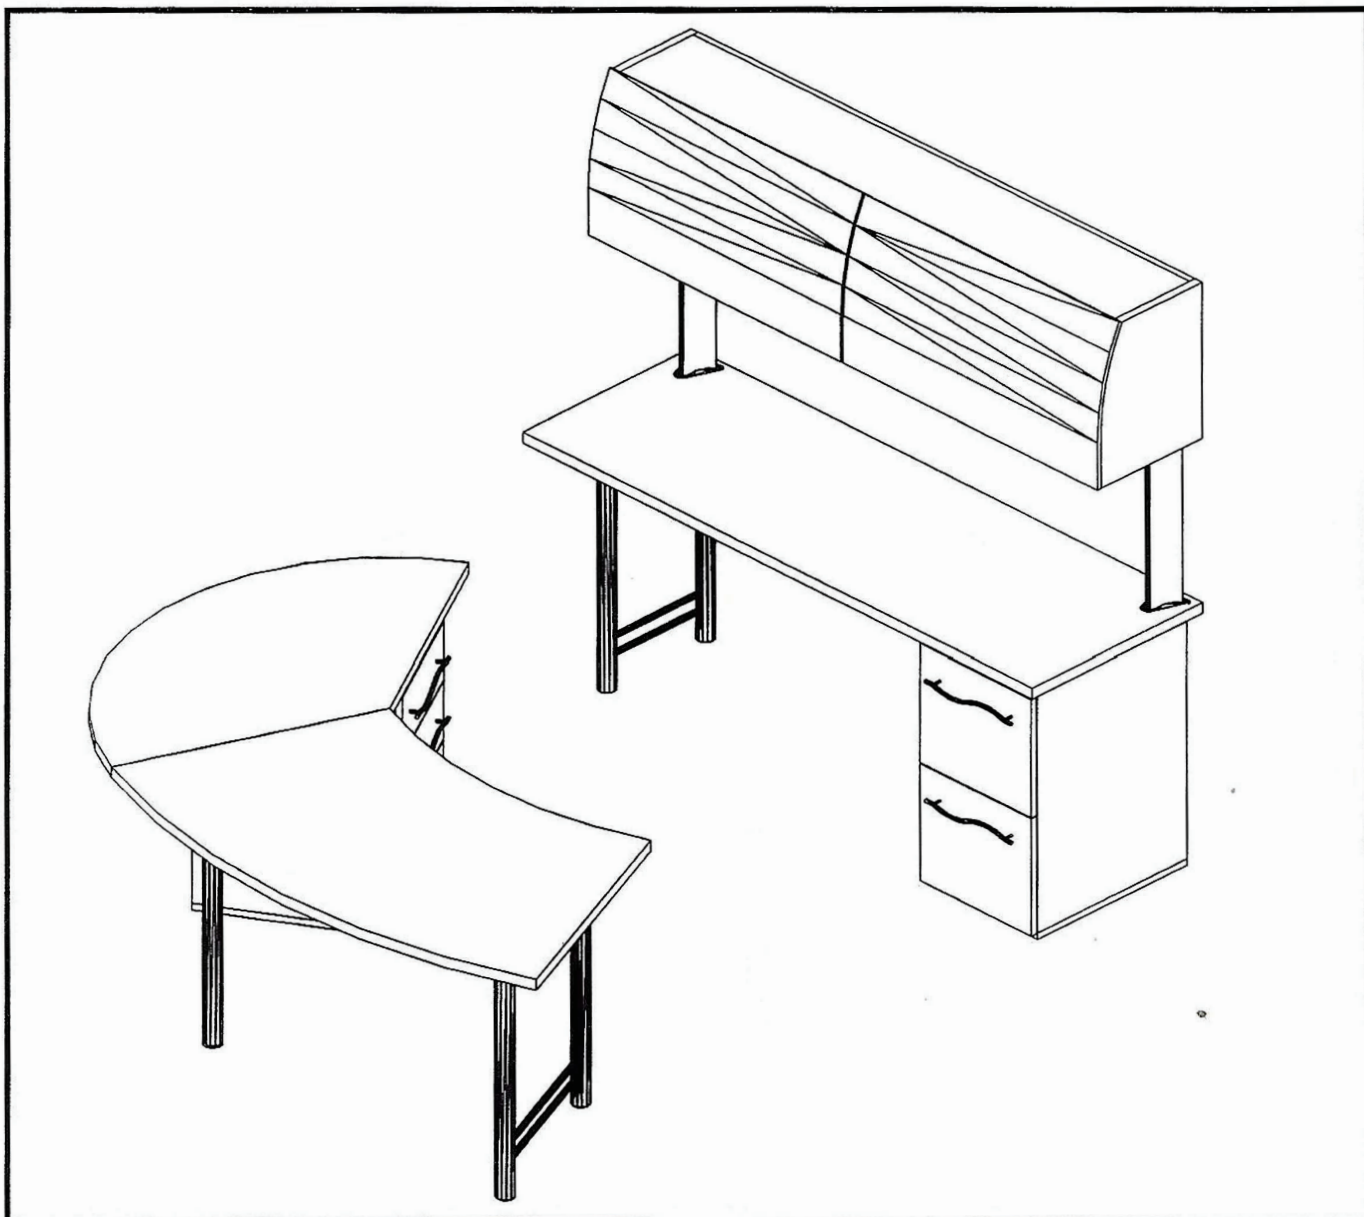

PRIVATE OFFICE 4