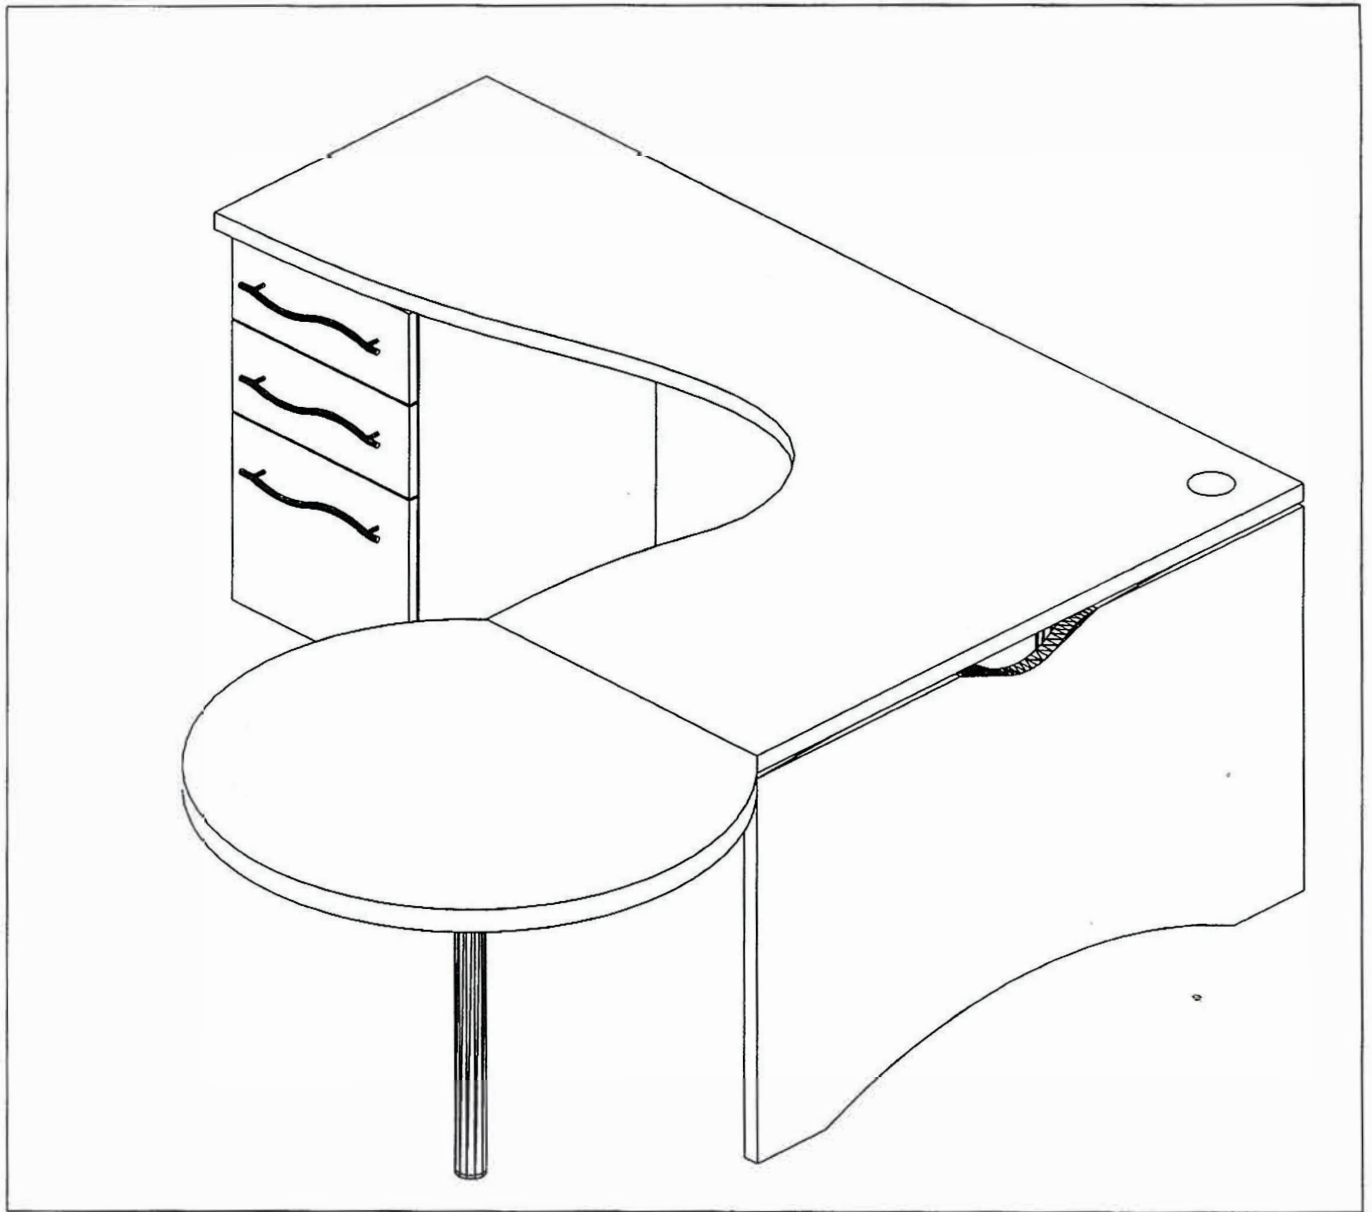

PRIVATE OFFICE 2