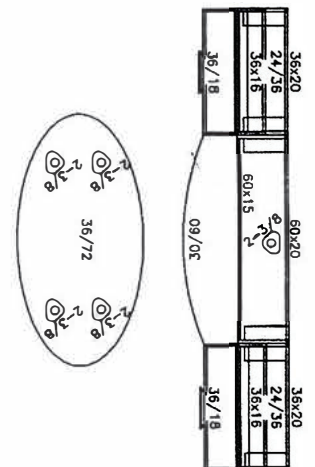

Model No.	Description	Qty		
Q1BF6030	Worksurface Bow Front 60Wx30D	1		
Q1ET3672	Table Top Ellipse 36Wx72D	1		
Q1RW3624	Worksurface Rectangular 36Wx24D	2		
Q1LF362D	Lateral File 36x18x28	2		
Q3SLBS28	Single Leg, 2-3/8" Dia. x 28H - Tapered, Brushed Stainless	5		
Q4CF36	Curved Flipper Door Storage, Worksurface Mounted 36x16x18	2		
Q4OP60	Storage Shelf, Worksurface 60x15x18	1		
Q6TP3620	Tack Panel 36x3/4x20	2		
Q6TP6020	Tack Panel 60x3/4x20	1